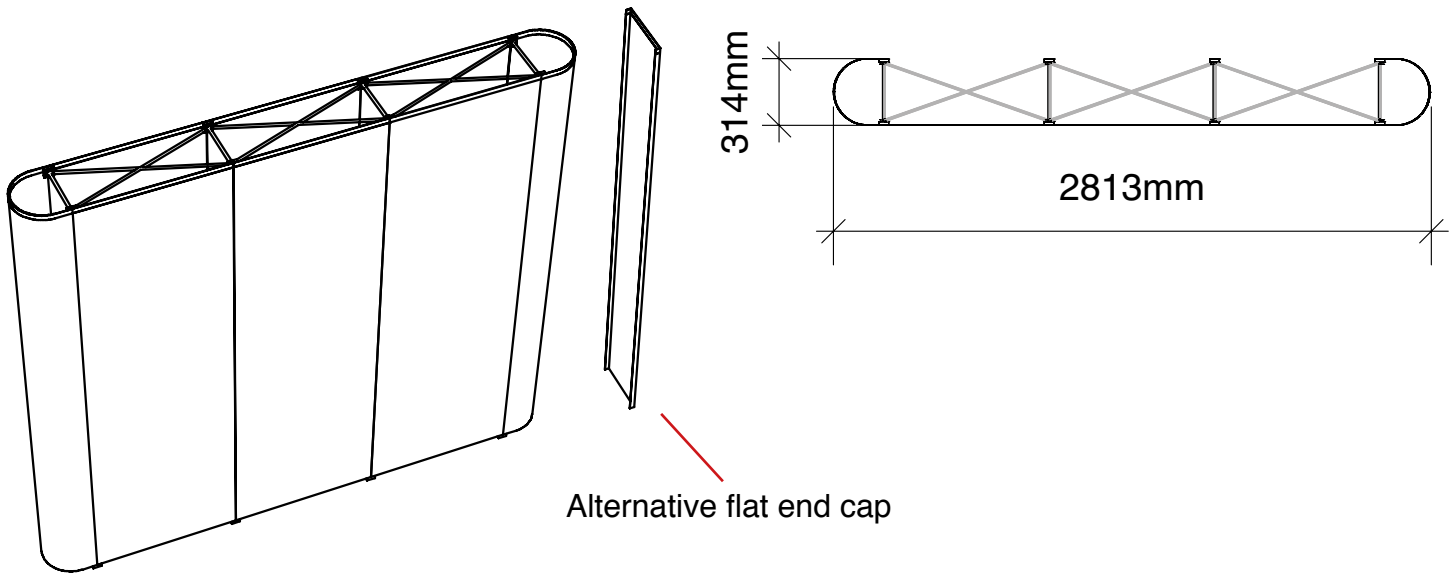

graphic hinge  
 23mm wide,  
 total panel  
 width 358mm

• Showcases are available – see separate sheet

Total frame height 2390mm

Graphic dimensions

(w) 621mm x (h) 2343mm	(w) 781mm x (h) 2343mm	(w) 781mm x (h) 2343mm	(w) 621mm x (h) 2343mm
------------------------------------	------------------------------------	------------------------------------	------------------------------------

Alternative flat end cap

(w) 312mm x (h) 2343mm
------------------------------------

**N.B.** End caps are curved  
- remember to put anything important (i.e. logos) in the half nearest the viewer

graphic hinge  
23mm wide,  
total panel  
width 358mm

• Showcases are available – see separate sheet

Total frame height 2390mm

Graphic dimensions

(w) 621mm	(w) 781mm	(w) 781mm	(w) 781mm	(w) 621mm
x	x	x	x	x
(h) 2343mm	(h) 2343mm	(h) 2343mm	(h) 2343mm	(h) 2343mm

• Showcases are available – see separate sheet

Total frame height 2390mm

Graphic dimensions

(w) 621mm	(w) 781mm	(w) 781mm	(w) 781mm	(w) 781mm	(w) 621mm
x	x	x	x	x	x
(h) 2343mm	(h) 2343mm	(h) 2343mm	(h) 2343mm	(h) 2343mm	(h) 2343mm