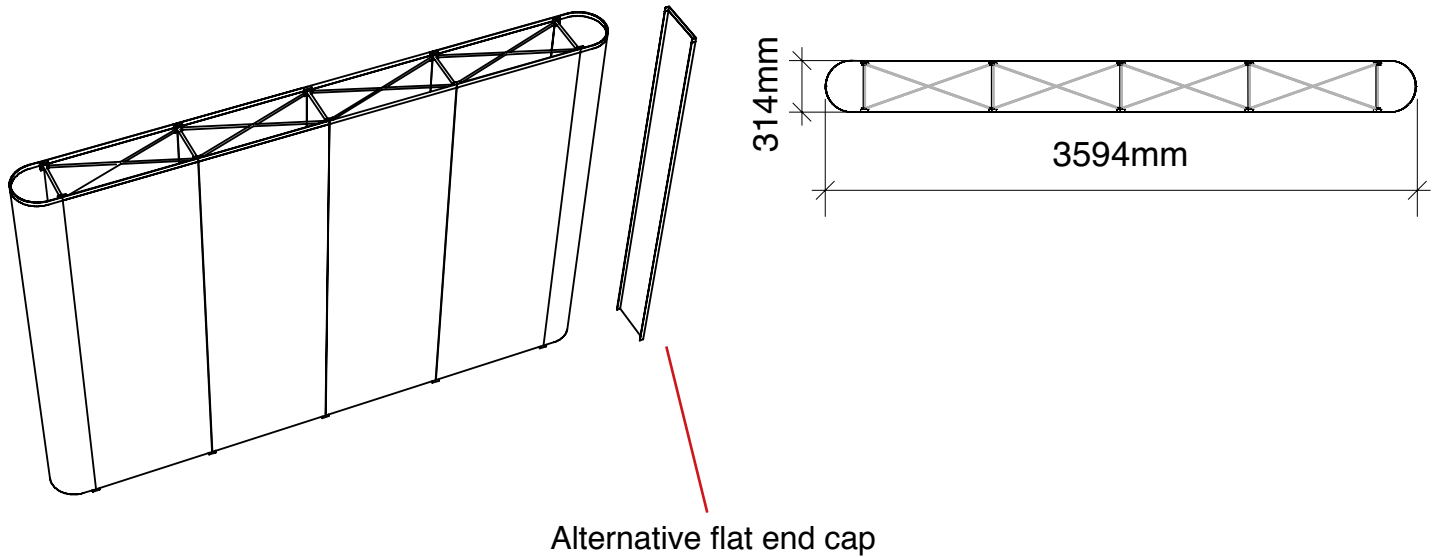

graphic hinge  
 23mm wide,  
 total panel  
 width 358mm

• Showcases are available – see separate sheet

Total frame height 2390mm

Graphic dimensions

(w) 621mm x (h) 2343mm	(w) 781mm x (h) 2343mm	(w) 781mm x (h) 2343mm	(w) 621mm x (h) 2343mm
------------------------------------	------------------------------------	------------------------------------	------------------------------------

• Showcases are available – see separate sheet

Total frame height 2390mm

Graphic dimensions

(w) 621mm	(w) 781mm	(w) 781mm	(w) 781mm	(w) 621mm
x	x	x	x	x
(h) 2343mm	(h) 2343mm	(h) 2343mm	(h) 2343mm	(h) 2343mm

Alternative flat end cap

(w) 312mm
x
(h) 2343mm

**N.B.** End caps are curved  
- remember to put anything important (i.e. logos) in the half nearest the viewer

graphic hinge  
23mm wide,  
total panel  
width 358mm

• Showcases are available – see separate sheet

Total frame height 2390mm

Graphic dimensions

(w) 621mm	(w) 781mm	(w) 781mm	(w) 781mm	(w) 781mm	(w) 621mm
x	x	x	x	x	x
(h) 2343mm	(h) 2343mm	(h) 2343mm	(h) 2343mm	(h) 2343mm	(h) 2343mm