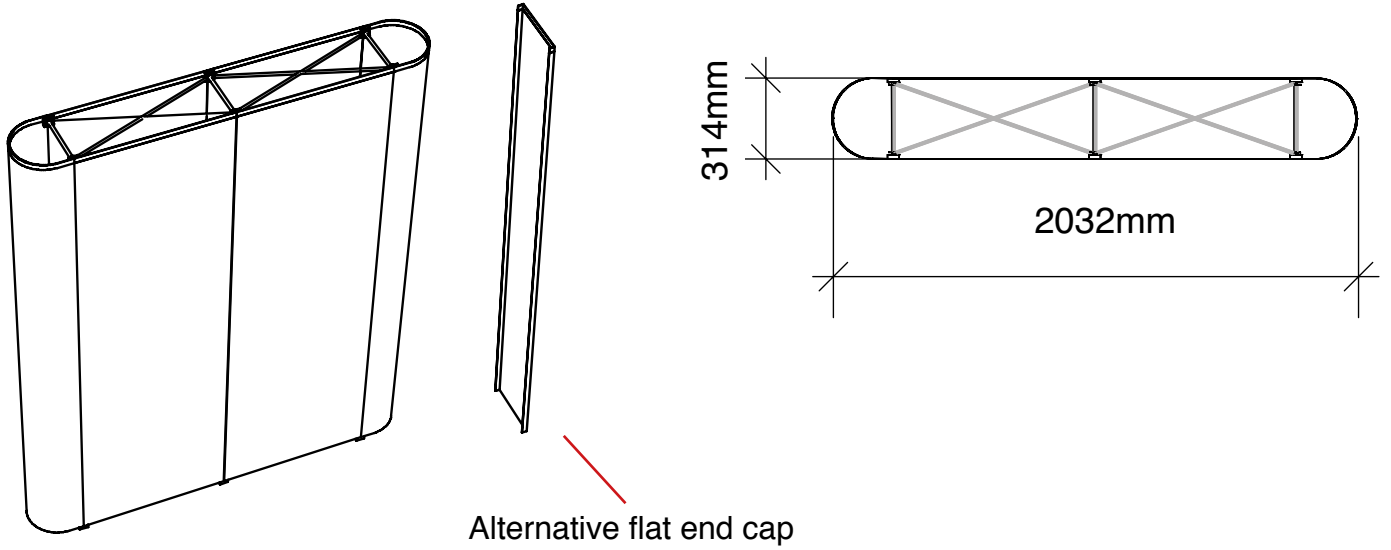

Total frame height 2390mm

Graphic dimensions

(w) 621mm	(w) 781mm	(w) 621mm
x	x	x
(h) 2343mm	(h) 2343mm	(h) 2343mm

Alternative flat end cap

(w) 312mm
x
(h) 2343mm

**N.B.** End caps are curved  
 - remember to put anything important (i.e. logos) in the half nearest the viewer

graphic hinge  
 23mm wide,  
 total panel  
 width 358mm

• Showcases are available – see separate sheet

Total frame height 2390mm

Graphic dimensions

(w) 621mm x (h) 2343mm	(w) 781mm x (h) 2343mm	(w) 781mm x (h) 2343mm	(w) 621mm x (h) 2343mm
------------------------------------	------------------------------------	------------------------------------	------------------------------------

• Showcases are available – see separate sheet

Total frame height 2390mm

Graphic dimensions

(w) 621mm	(w) 781mm	(w) 781mm	(w) 781mm	(w) 621mm
x	x	x	x	x
(h) 2343mm	(h) 2343mm	(h) 2343mm	(h) 2343mm	(h) 2343mm

• Showcases are available – see separate sheet

Total frame height 2390mm

Graphic dimensions

(w) 621mm	(w) 781mm	(w) 781mm	(w) 781mm	(w) 781mm	(w) 621mm
x	x	x	x	x	x
(h) 2343mm	(h) 2343mm	(h) 2343mm	(h) 2343mm	(h) 2343mm	(h) 2343mm