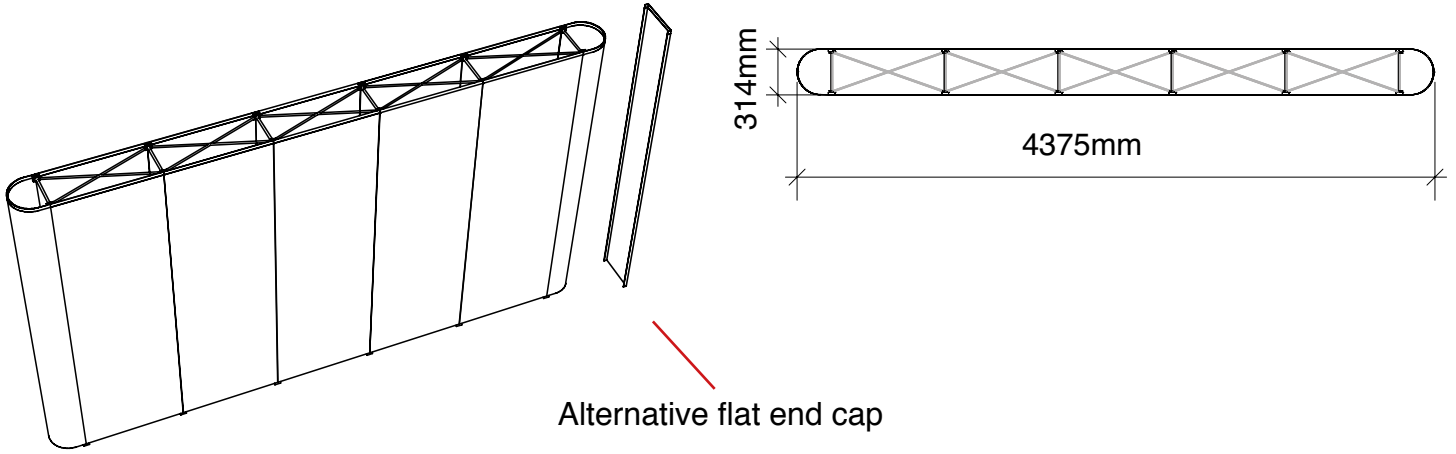

Total frame height 2390mm

Graphic dimensions

Alternative flat end cap

(w) 621mm x (h) 2343mm	(w) 781mm x (h) 2343mm	(w) 781mm x (h) 2343mm	(w) 781mm x (h) 2343mm	(w) 781mm x (h) 2343mm	(w) 781mm x (h) 2343mm	(w) 621mm x (h) 2343mm	(w) 312mm x (h) 2343mm

N.B. End caps are curved
- remember to put anything
important (i.e. logos) in the half
nearest the viewer

graphic hinge
23mm wide,
total panel
width 358mm

• Showcases are available – see separate sheet