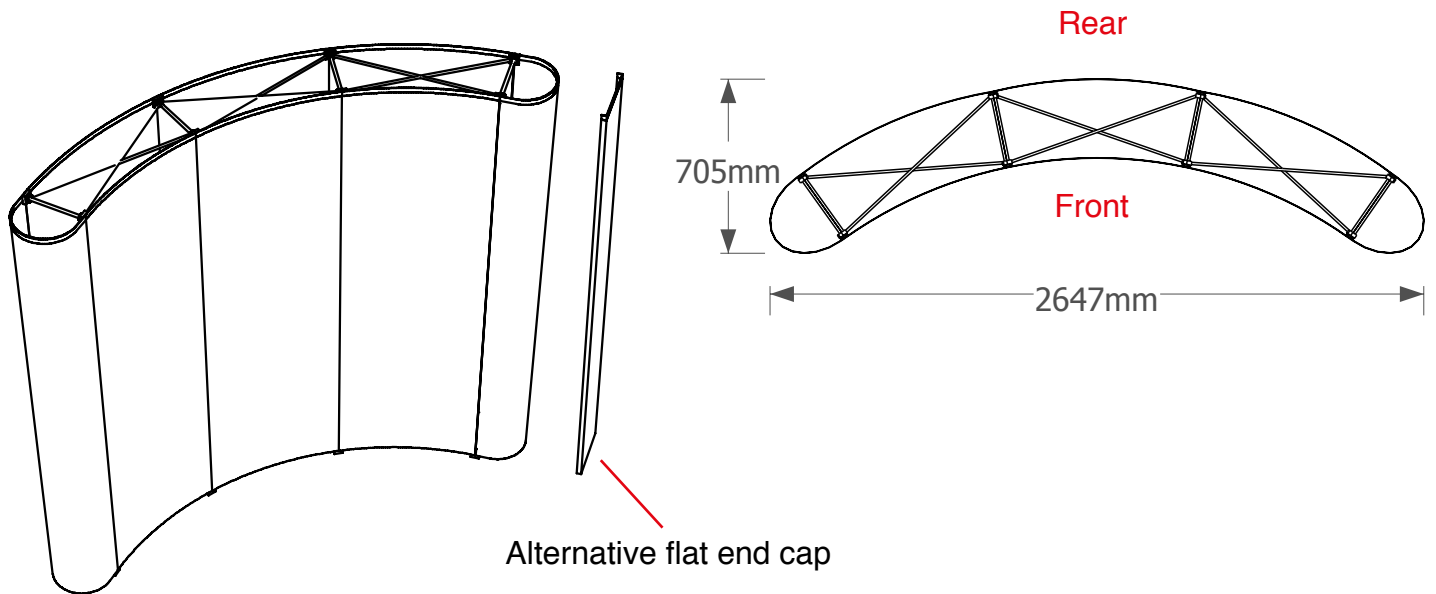

Total frame height 2390mm

**Graphic dimensions**

(w) 621mm	(w) <b>Front</b> 725mm	(w) 621mm
x	(w) <b>Rear</b> 852mm	x
(h) 2343mm	x	(h) 2343mm
	(h) 2343mm	

Alternative flat end cap

(w) 312mm
x
(h) 2343mm

**N.B.** End caps are curved  
- remember to put anything important (i.e. logos) in the half nearest the viewer

graphic hinge  
23mm wide,  
total panel  
width 358mm

• Showcases are available – see separate sheet

Total frame height 2390mm

**Graphic dimensions**

Alternative flat end cap

(w) 621mm x (h) 2343mm	(w) <b>Front</b> 725mm (w) <b>Rear</b> 852mm x (h) 2343mm	(w) <b>Front</b> 725mm (w) <b>Rear</b> 852mm x (h) 2343mm	(w) 621mm x (h) 2343mm
------------------------------------	---	---	------------------------------------

**N.B.** End caps are curved  
- remember to put anything important (i.e. logos) in the half nearest the viewer

graphic hinge  
23mm wide,  
total panel  
width 358mm

• Showcases are available – see separate sheet