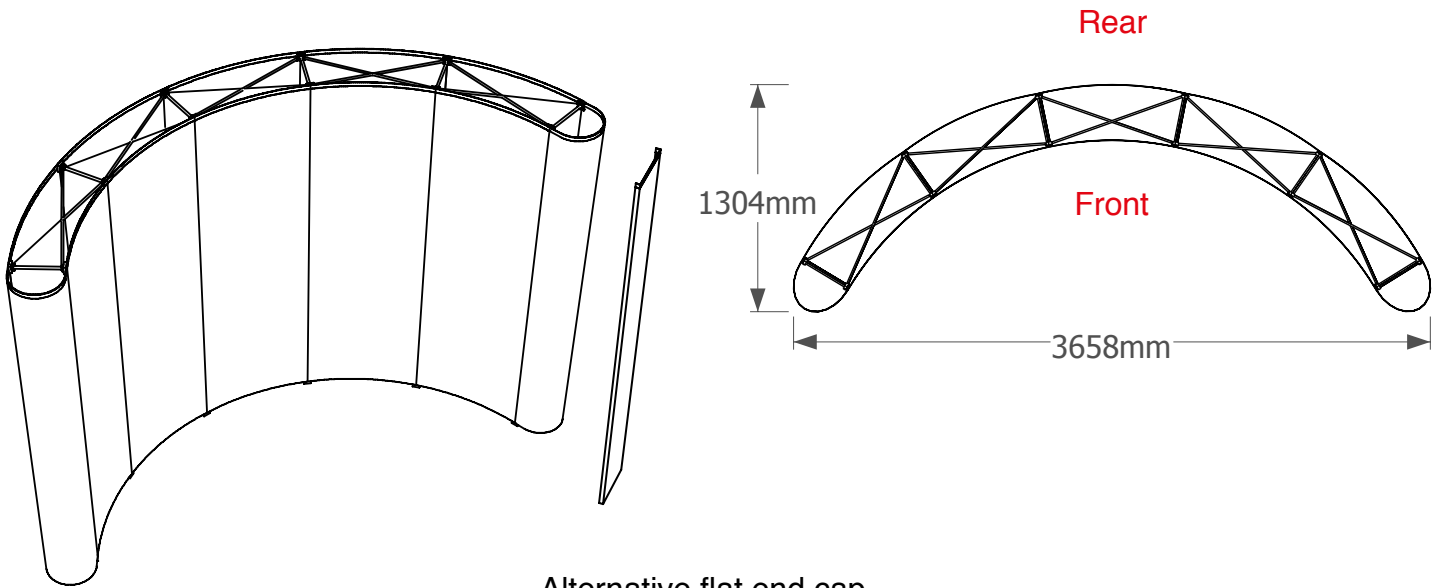

**N.B.** End caps are curved  
- remember to put anything  
important (i.e. logos) in the half  
nearest the viewer

graphic hinge  
23mm wide,  
total panel  
width 358mm

• Showcases are available – see separate sheet

Total frame height 2390mm

Graphic dimensions

Alternative flat end cap

(w) 621mm x (h) 2343mm	(w) <b>Front</b> 725mm (w) <b>Rear</b> 852mm x (h) 2343mm	(w) <b>Front</b> 725mm (w) <b>Rear</b> 852mm x (h) 2343mm	(w) <b>Front</b> 725mm (w) <b>Rear</b> 852mm x (h) 2343mm	(w) <b>Front</b> 725mm (w) <b>Rear</b> 852mm x (h) 2343mm	(w) 621mm x (h) 2343mm
------------------------------------	---	---	---	---	------------------------------------

**N.B.** End caps are curved - remember to put anything important (i.e. logos) in the half nearest the viewer

graphic hinge 23mm wide, total panel width 358mm

• Showcases are available - see separate sheet