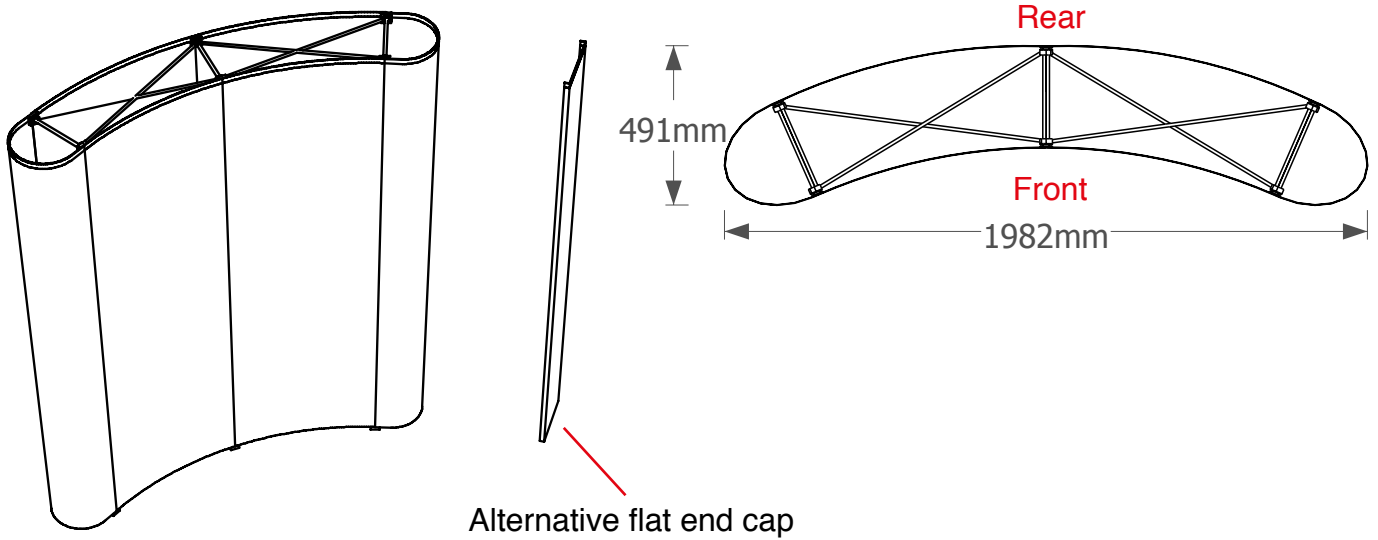

Total frame height 2390mm

**Graphic dimensions**

(w) 621mm	(w) <b>Front</b> 725mm	(w) 621mm
x	(w) <b>Rear</b> 852mm	x
(h) 2343mm	x	(h) 2343mm
	(h) 2343mm	

Alternative flat end cap

(w) 312mm
x
(h) 2343mm

**N.B.** End caps are curved  
- remember to put anything important (i.e. logos) in the half nearest the viewer

graphic hinge  
23mm wide,  
total panel  
width 358mm

• Showcases are available – see separate sheet

Total frame height 2390mm

**Graphic dimensions**

Alternative flat end cap

(w) 621mm x (h) 2343mm	(w) <b>Front</b> 725mm (w) <b>Rear</b> 852mm x (h) 2343mm	(w) <b>Front</b> 725mm (w) <b>Rear</b> 852mm x (h) 2343mm	(w) 621mm x (h) 2343mm
------------------------------------	---	---	------------------------------------

**N.B.** End caps are curved  
- remember to put anything important (i.e. logos) in the half nearest the viewer

graphic hinge  
23mm wide,  
total panel  
width 358mm

• Showcases are available – see separate sheet