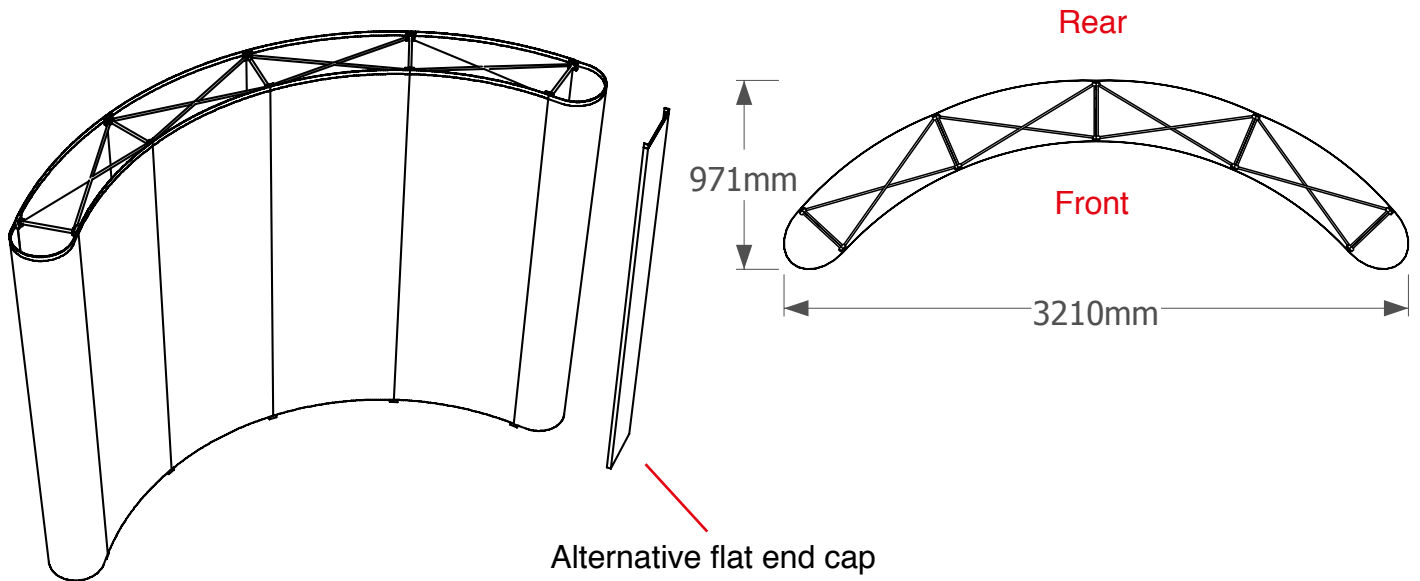

**N.B.** End caps are curved  
- remember to put anything important (i.e. logos) in the half nearest the viewer

graphic hinge  
23mm wide,  
total panel  
width 358mm

• Showcases are available – see separate sheet

Total frame height 2390mm

**Graphic dimensions**

Alternative flat end cap

(w) 621mm x (h) 2343mm	(w) <b>Front</b> 725mm (w) <b>Rear</b> 852mm x (h) 2343mm	(w) <b>Front</b> 725mm (w) <b>Rear</b> 852mm x (h) 2343mm	(w) <b>Front</b> 725mm (w) <b>Rear</b> 852mm x (h) 2343mm	(w) 621mm x (h) 2343mm
------------------------------------	---	---	---	------------------------------------

**N.B.** End caps are curved - remember to put anything important (i.e. logos) in the half nearest the viewer

graphic hinge 23mm wide, total panel width 358mm

• Showcases are available - see separate sheet