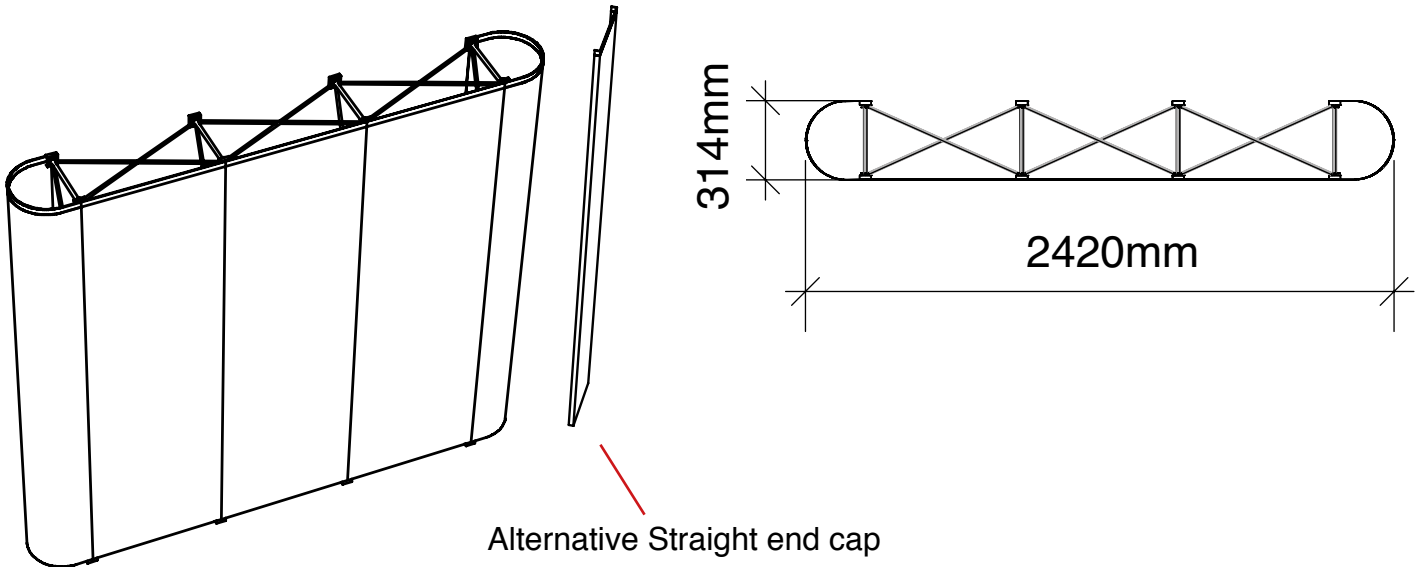

Total frame height 1997mm

Graphic dimensions

Alternative Flat end cap

N.B. End caps are curved
 - remember to put anything important (i.e. logos) in the half nearest the viewer

graphic hinge
 23mm wide,
 total panel
 width 358mm

• Showcases are available – see separate sheet

Alternative Straight end cap

Total frame height 1997mm

Graphic dimensions

(w) 621mm	(w) 650mm	(w) 650mm	(w) 621mm
x	x	x	x
(h) 1950mm	(h) 1950mm	(h) 1950mm	(h) 1950mm

Alternative Flat end cap

graphic hinge
23mm wide,
total panel
width 358mm

N.B. End caps are curved
- remember to put anything
important (i.e. logos) in the half
nearest the viewer

• Showcases are available – see separate sheet

N.B. End caps are curved
- remember to put anything important (i.e. logos) in the half nearest the viewer

graphic hinge
23mm wide,
total panel
width 358mm

Total frame height 1997mm

Graphic dimensions

(w) 621mm x (h) 1950mm	(w) 650mm x (h) 1950mm	(w) 650mm x (h) 1950mm	(w) 650mm x (h) 1950mm	(w) 650mm x (h) 1950mm	(w) 621mm x (h) 1950mm
------------------------------------	------------------------------------	------------------------------------	------------------------------------	------------------------------------	------------------------------------