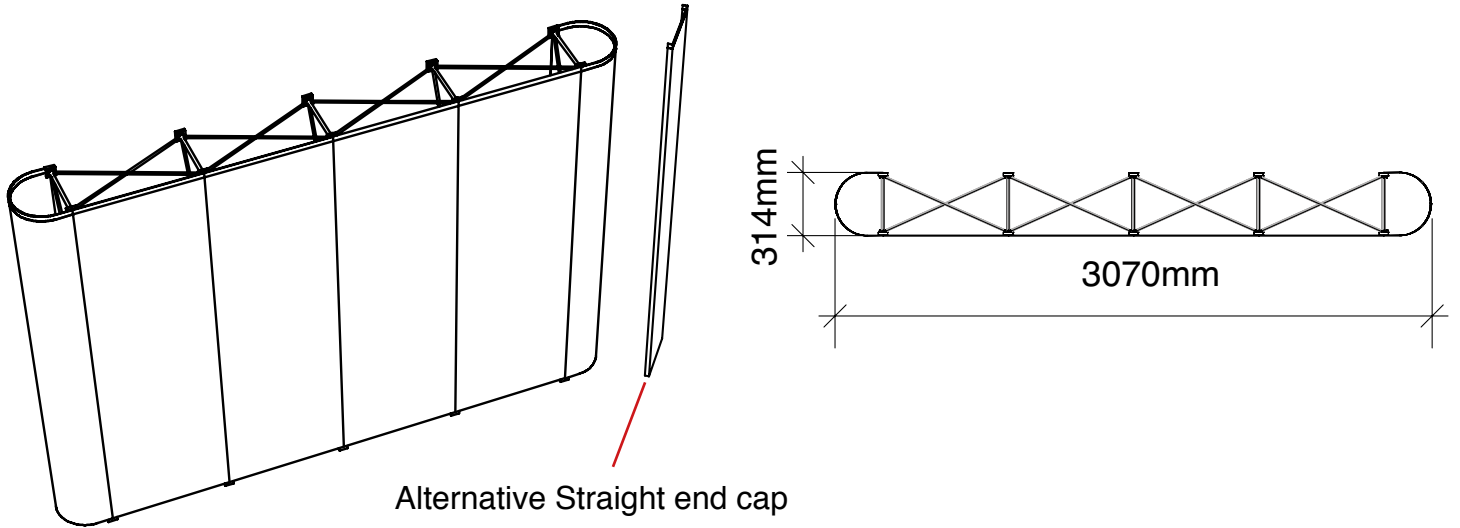

Alternative Flat end cap

graphic hinge
23mm wide,
total panel
width 358mm

N.B. End caps are curved
- remember to put anything
important (i.e. logos) in the half
nearest the viewer

• Showcases are available – see separate sheet

Total frame height 1997mm

Graphic dimensions

(w) 621mm	(w) 650mm	(w) 650mm	(w) 650mm	(w) 621mm
x	x	x	x	x
(h) 1950mm	(h) 1950mm	(h) 1950mm	(h) 1950mm	(h) 1950mm

Alternative Flat end cap

(w) 312mm
x
(h) 1950mm

N.B. End caps are curved
- remember to put anything important (i.e. logos) in the half nearest the viewer

graphic hinge
23mm wide,
total panel
width 358mm

Total frame height 1997mm

Graphic dimensions

(w) 621mm x (h) 1950mm	(w) 650mm x (h) 1950mm	(w) 650mm x (h) 1950mm	(w) 650mm x (h) 1950mm	(w) 650mm x (h) 1950mm	(w) 621mm x (h) 1950mm
------------------------------------	------------------------------------	------------------------------------	------------------------------------	------------------------------------	------------------------------------

Alternative Flat end cap

(w) 312mm x (h) 1950mm

N.B. End caps are curved
- remember to put anything
important (i.e. logos) in the half
nearest the viewer

graphic hinge
23mm wide,
total panel
width 358mm

• Showcases are available – see separate sheet