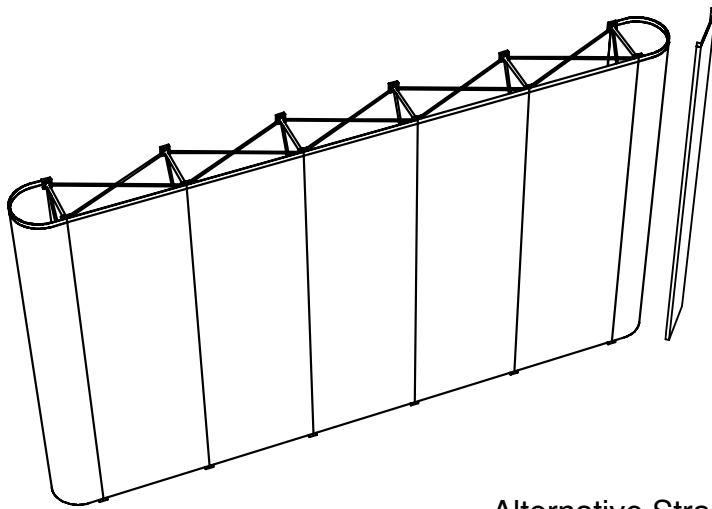

N.B. End caps are curved
- remember to put anything important (i.e. logos) in the half nearest the viewer

graphic hinge
23mm wide,
total panel
width 358mm

Total frame height 1997mm

Graphic dimensions

(w) 621mm x (h) 1950mm	(w) 650mm x (h) 1950mm	(w) 650mm x (h) 1950mm	(w) 650mm x (h) 1950mm	(w) 650mm x (h) 1950mm	(w) 621mm x (h) 1950mm
------------------------------------	------------------------------------	------------------------------------	------------------------------------	------------------------------------	------------------------------------

Alternative Flat end cap

(w) 312mm x (h) 1950mm

N.B. End caps are curved
- remember to put anything
important (i.e. logos) in the half
nearest the viewer

graphic hinge
23mm wide,
total panel
width 358mm

• Showcases are available – see separate sheet