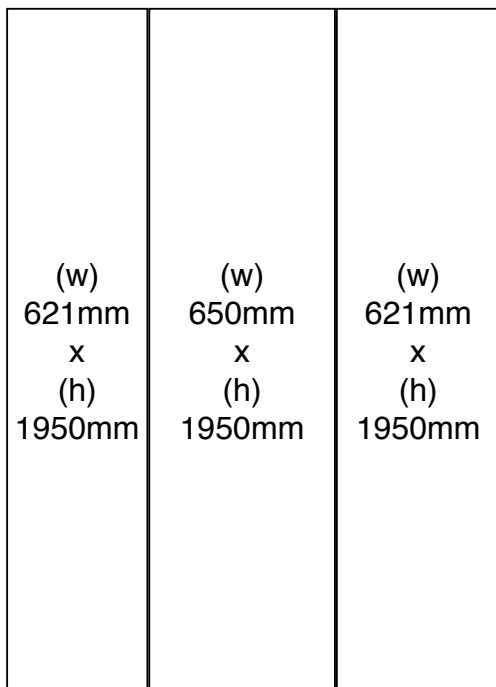

Total frame height 1997mm

Graphic dimensions

Alternative Flat end cap

N.B. End caps are curved
 - remember to put anything important (i.e. logos) in the half nearest the viewer

graphic hinge
 23mm wide,
 total panel
 width 358mm

• Showcases are available – see separate sheet

Alternative Straight end cap

Total frame height 1997mm

Graphic dimensions

(w) 621mm	(w) 650mm	(w) 650mm	(w) 621mm
x	x	x	x
(h) 1950mm	(h) 1950mm	(h) 1950mm	(h) 1950mm

Total frame height 1997mm

Graphic dimensions

(w) 621mm	(w) 650mm	(w) 650mm	(w) 650mm	(w) 621mm
x	x	x	x	x
(h) 1950mm	(h) 1950mm	(h) 1950mm	(h) 1950mm	(h) 1950mm

Alternative Flat end cap

(w) 312mm
x
(h) 1950mm

N.B. End caps are curved
- remember to put anything important (i.e. logos) in the half nearest the viewer

graphic hinge
23mm wide,
total panel
width 358mm

Total frame height 1997mm

Graphic dimensions

(w) 621mm x (h) 1950mm	(w) 650mm x (h) 1950mm	(w) 650mm x (h) 1950mm	(w) 650mm x (h) 1950mm	(w) 650mm x (h) 1950mm	(w) 621mm x (h) 1950mm
------------------------------------	------------------------------------	------------------------------------	------------------------------------	------------------------------------	------------------------------------