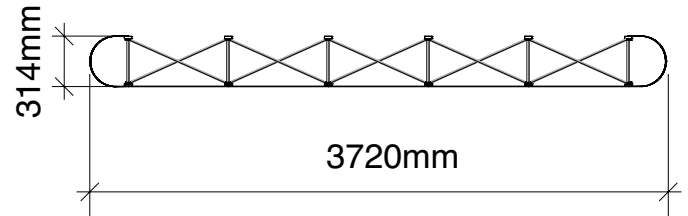

Total frame height 1997mm

Graphic dimensions

(w) 621mm	(w) 650mm	(w) 650mm	(w) 650mm	(w) 621mm
x	x	x	x	x
(h) 1950mm	(h) 1950mm	(h) 1950mm	(h) 1950mm	(h) 1950mm

Alternative Flat end cap

(w) 312mm
x
(h) 1950mm

N.B. End caps are curved
- remember to put anything important (i.e. logos) in the half nearest the viewer

graphic hinge
23mm wide,
total panel
width 358mm

Total frame height 1997mm

Graphic dimensions

(w) 621mm x (h) 1950mm	(w) 650mm x (h) 1950mm	(w) 650mm x (h) 1950mm	(w) 650mm x (h) 1950mm	(w) 650mm x (h) 1950mm	(w) 621mm x (h) 1950mm
------------------------------------	------------------------------------	------------------------------------	------------------------------------	------------------------------------	------------------------------------

Alternative Flat end cap

(w) 312mm x (h) 1950mm

N.B. End caps are curved
- remember to put anything
important (i.e. logos) in the half
nearest the viewer

graphic hinge
23mm wide,
total panel
width 358mm

• Showcases are available – see separate sheet

Alternative Straight end cap

Total frame height 1997mm

Graphic dimensions

Alternative Flat end cap

(w) 621mm	(w) 650mm	(w) 650mm	(w) 650mm	(w) 650mm	(w) 650mm	(w) 621mm	(w) 312mm
x	x	x	x	x	x	x	x
(h) 1950mm	(h) 1950mm	(h) 1950mm	(h) 1950mm	(h) 1950mm	(h) 1950mm	(h) 1950mm	(h) 1950mm