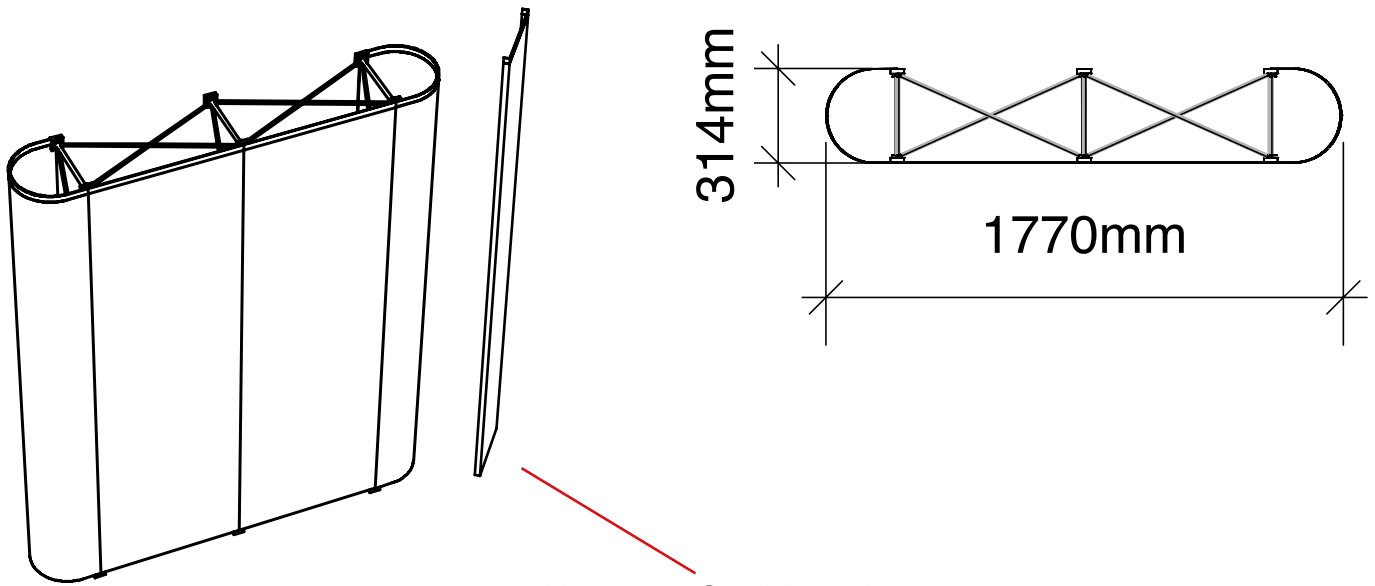

Total frame height 1997mm

Graphic dimensions

Alternative Flat end cap

N.B. End caps are curved
 - remember to put anything important (i.e. logos) in the half nearest the viewer

graphic hinge
 23mm wide,
 total panel
 width 358mm

• Showcases are available – see separate sheet

Alternative Straight end cap

Total frame height 1997mm

Graphic dimensions

(w) 621mm	(w) 650mm	(w) 650mm	(w) 621mm
x	x	x	x
(h) 1950mm	(h) 1950mm	(h) 1950mm	(h) 1950mm

Total frame height 1997mm

Graphic dimensions

(w) 621mm	(w) 650mm	(w) 650mm	(w) 650mm	(w) 621mm
x	x	x	x	x
(h) 1950mm	(h) 1950mm	(h) 1950mm	(h) 1950mm	(h) 1950mm

Alternative Flat end cap

(w) 312mm
x
(h) 1950mm

N.B. End caps are curved
- remember to put anything important (i.e. logos) in the half nearest the viewer

graphic hinge
23mm wide,
total panel
width 358mm

Total frame height 1997mm

Graphic dimensions

(w) 621mm x (h) 1950mm	(w) 650mm x (h) 1950mm	(w) 650mm x (h) 1950mm	(w) 650mm x (h) 1950mm	(w) 650mm x (h) 1950mm	(w) 621mm x (h) 1950mm
------------------------------------	------------------------------------	------------------------------------	------------------------------------	------------------------------------	------------------------------------