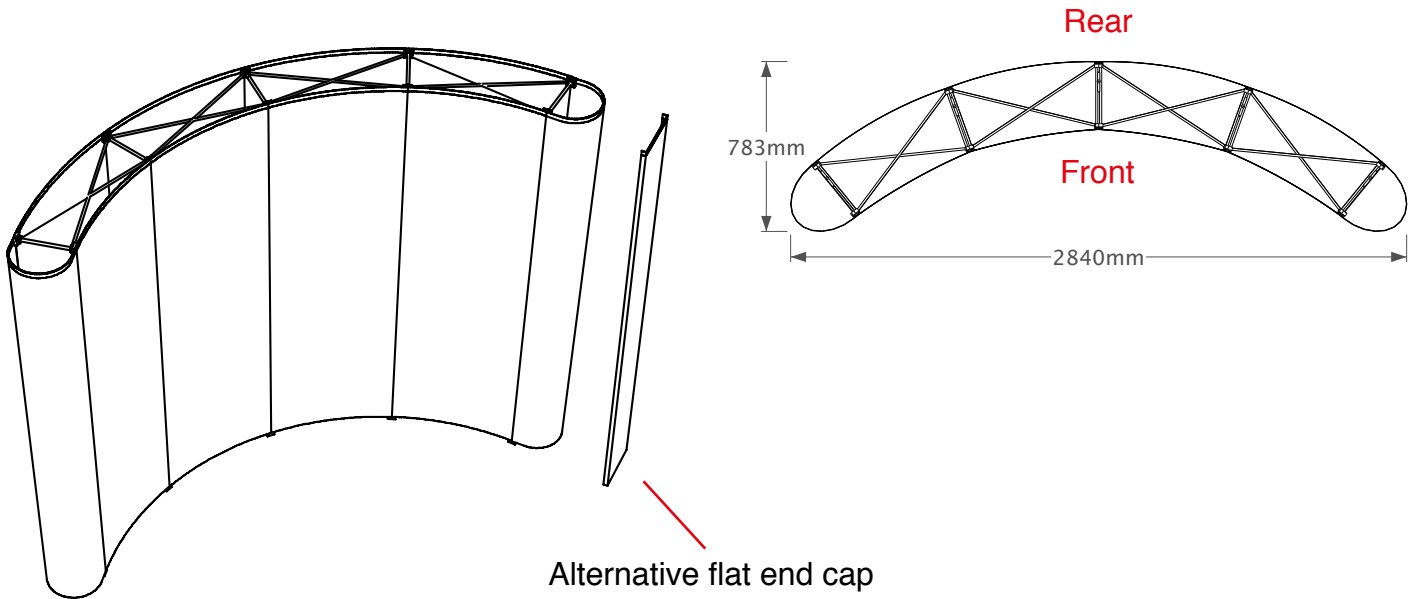

N.B. End caps are curved
- remember to put anything important (i.e. logos) in the half nearest the viewer

Alternative flat end cap

graphic hinge
23mm wide,
total panel
width 358mm

Total frame height 1997mm

Graphic dimensions

(w) 621mm x (h) 1950mm	(w) Front 602mm (w) Rear 710mm x (h) 1950mm	(w) Front 602mm (w) Rear 710mm x (h) 1950mm	(w) Front 602mm (w) Rear 710mm x (h) 1950mm	(w) 621mm x (h) 1950mm
------------------------------------	---	---	---	------------------------------------

Alternative flat end cap

N.B. End caps are curved
- remember to put anything
important (i.e. logos) in the half
nearest the viewer

graphic hinge
23mm wide,
total panel
width 358mm

Total frame height 1997mm