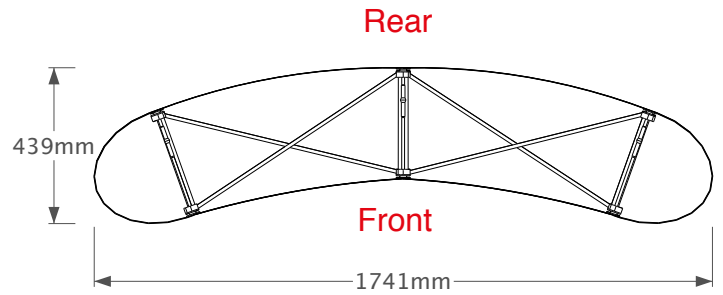

Graphic dimensions

(w) 621mm x (h) 1950mm	(w) Front 602mm (w) Rear 710mm x (h) 1950mm	(w) 621mm x (h) 1950mm
------------------------------------	---	------------------------------------

Alternative flat end cap

graphic hinge
23mm wide,
total panel
width 358mm

N.B. End caps are curved
- remember to put anything
important (i.e. logos) in the half
nearest the viewer

Total frame height 1997mm

Alternative flat end cap

Graphic dimensions

(w) 621mm x (h) 1950mm	(w) Front 602mm (w) Rear 710mm x (h) 1950mm	(w) Front 602mm (w) Rear 710mm x (h) 1950mm	(w) 621mm x (h) 1950mm
------------------------------------	---	---	------------------------------------

Graphic dimensions

(w) 621mm x (h) 1950mm	(w) Front 602mm (w) Rear 710mm x (h) 1950mm	(w) Front 602mm (w) Rear 710mm x (h) 1950mm	(w) Front 602mm (w) Rear 710mm x (h) 1950mm	(w) 621mm x (h) 1950mm
------------------------------------	---	---	---	------------------------------------