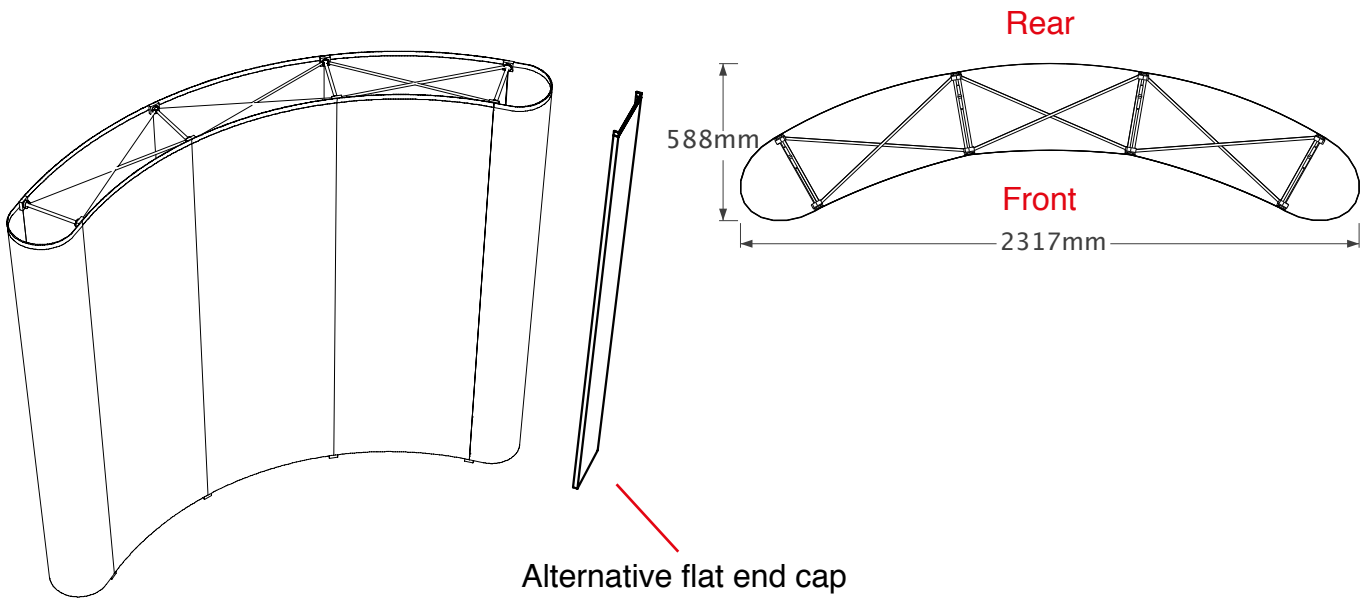

graphic hinge
23mm wide,
total panel
width 358mm

N.B. End caps are curved
- remember to put anything
important (i.e. logos) in the half
nearest the viewer

Total frame height 1997mm

Alternative flat end cap

Graphic dimensions

(w) 621mm x (h) 1950mm	(w) Front 602mm (w) Rear 710mm x (h) 1950mm	(w) Front 602mm (w) Rear 710mm x (h) 1950mm	(w) 621mm x (h) 1950mm
------------------------------------	---	---	------------------------------------

N.B. End caps are curved
- remember to put anything important (i.e. logos) in the half nearest the viewer

Alternative flat end cap

graphic hinge
23mm wide,
total panel
width 358mm

Total frame height 1997mm

Graphic dimensions

(w) 621mm x (h) 1950mm	(w) Front 602mm (w) Rear 710mm x (h) 1950mm	(w) Front 602mm (w) Rear 710mm x (h) 1950mm	(w) Front 602mm (w) Rear 710mm x (h) 1950mm	(w) 621mm x (h) 1950mm
------------------------------------	---	---	---	------------------------------------