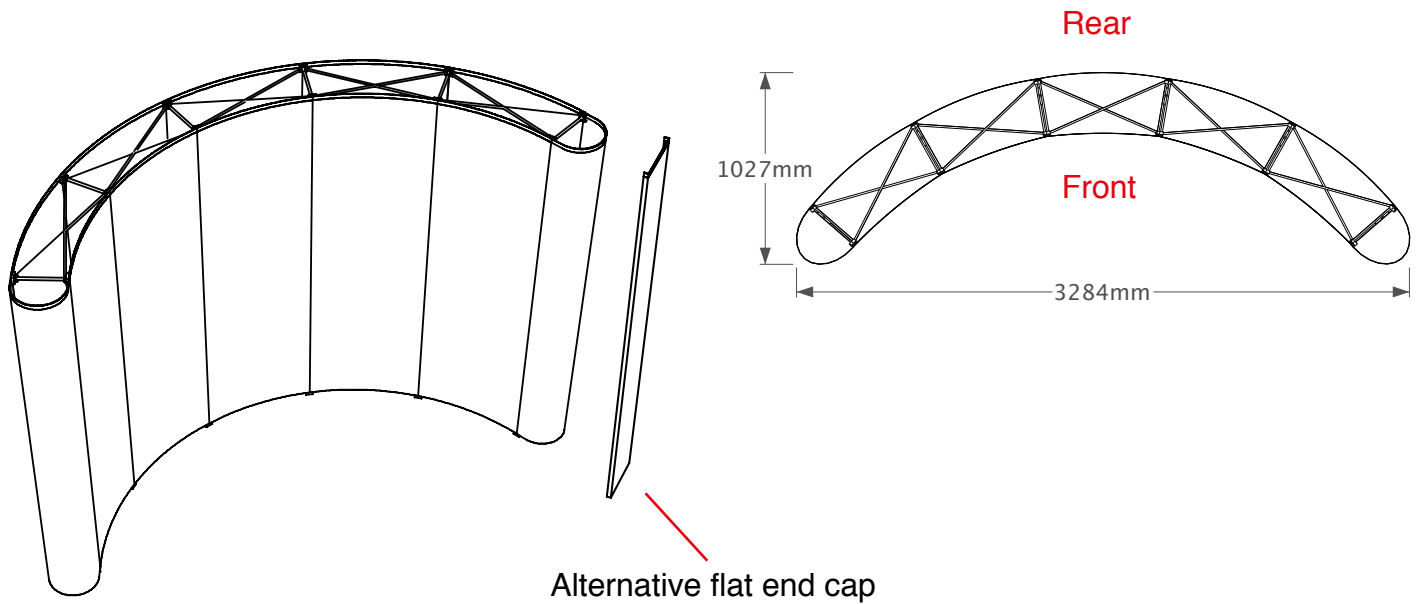

Alternative flat end cap

N.B. End caps are curved
- remember to put anything
important (i.e. logos) in the half
nearest the viewer

graphic hinge
23mm wide,
total panel
width 358mm

Total frame height 1997mm

Graphic dimensions

Alternative flat end cap

(w) 621mm x (h) 1950mm	(w) Front 602mm (w) Rear 710mm x (h) 1950mm	(w) Front 602mm (w) Rear 710mm x (h) 1950mm	(w) Front 602mm (w) Rear 710mm x (h) 1950mm	(w) Front 602mm (w) Rear 710mm x (h) 1950mm	(w) 621mm x (h) 1950mm
------------------------------------	---	---	---	---	------------------------------------

N.B. End caps are curved
- remember to put anything important (i.e. logos) in the half nearest the viewer

graphic hinge
23mm wide,
total panel
width 358mm

Total frame height 1997mm

Graphic dimensions

Alternative flat end cap