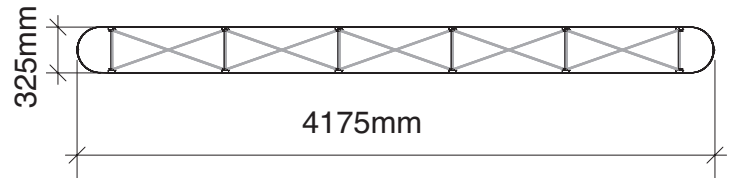

Total frame height 2250mm

Graphic dimensions

(w) 673mm x (h) 2230mm	(w) 733mm x (h) 2230mm	(w) 673mm x (h) 2230mm
------------------------------------	------------------------------------	------------------------------------

**N.B.** End caps are curved  
 - remember to put anything important (i.e. logos) in the half nearest the viewer

Total frame height 2250mm

**Graphic dimensions**

(w) 673mm	(w) 733mm	(w) 733mm	(w) 733mm	(w) 673mm
x	x	x	x	x
(h) 2230mm	(h) 2230mm	(h) 2230mm	(h) 2230mm	(h) 2230mm

**N.B.** End caps are curved  
 - remember to put anything important (i.e. logos) in the half nearest the viewer

Total frame height 2250mm

**Graphic dimensions**

(w) 673mm x (h) 2230mm	(w) 733mm x (h) 2230mm	(w) 733mm x (h) 2230mm	(w) 733mm x (h) 2230mm	(w) 733mm x (h) 2230mm	(w) 673mm x (h) 2230mm
------------------------------------	------------------------------------	------------------------------------	------------------------------------	------------------------------------	------------------------------------

**N.B.** End caps are curved  
 - remember to put anything important (i.e. logos) in the half nearest the viewer

Total frame height 2250mm

**Graphic dimensions**

(w) 673mm	(w) 733mm	(w) 733mm	(w) 733mm	(w) 733mm	(w) 733mm	(w) 673mm
x	x	x	x	x	x	x
(h) 2230mm	(h) 2230mm	(h) 2230mm	(h) 2230mm	(h) 2230mm	(h) 2230mm	(h) 2230mm