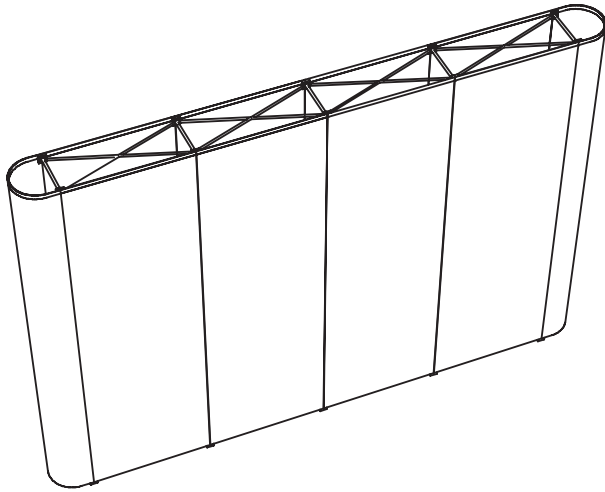

Total frame height 2250mm

Graphic dimensions

(w) 673mm x (h) 2230mm	(w) 733mm x (h) 2230mm	(w) 673mm x (h) 2230mm
------------------------------------	------------------------------------	------------------------------------

**N.B.** End caps are curved  
 - remember to put anything important (i.e. logos) in the half nearest the viewer

Total frame height 2250mm

Graphic dimensions

(w) 673mm x (h) 2230mm	(w) 733mm x (h) 2230mm	(w) 733mm x (h) 2230mm	(w) 673mm x (h) 2230mm
------------------------------------	------------------------------------	------------------------------------	------------------------------------

**N.B.** End caps are curved  
 - remember to put anything important (i.e. logos) in the half nearest the viewer

Total frame height 2250mm

**Graphic dimensions**

(w) 673mm	(w) 733mm	(w) 733mm	(w) 733mm	(w) 673mm
x	x	x	x	x
(h) 2230mm	(h) 2230mm	(h) 2230mm	(h) 2230mm	(h) 2230mm

**N.B.** End caps are curved  
 - remember to put anything important (i.e. logos) in the half nearest the viewer

Total frame height 2250mm

**Graphic dimensions**

(w) 673mm x (h) 2230mm	(w) 733mm x (h) 2230mm	(w) 733mm x (h) 2230mm	(w) 733mm x (h) 2230mm	(w) 733mm x (h) 2230mm	(w) 673mm x (h) 2230mm
------------------------------------	------------------------------------	------------------------------------	------------------------------------	------------------------------------	------------------------------------