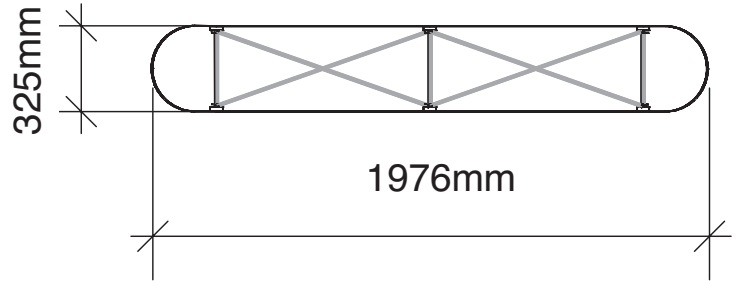

Total frame height 2250mm

Graphic dimensions

(w) 673mm x (h) 2230mm	(w) 733mm x (h) 2230mm	(w) 673mm x (h) 2230mm
------------------------------------	------------------------------------	------------------------------------

**N.B.** End caps are curved  
 - remember to put anything important (i.e. logos) in the half nearest the viewer

Total frame height 2250mm

Graphic dimensions

(w) 673mm x (h) 2230mm	(w) 733mm x (h) 2230mm	(w) 733mm x (h) 2230mm	(w) 673mm x (h) 2230mm
------------------------------------	------------------------------------	------------------------------------	------------------------------------

**N.B.** End caps are curved  
 - remember to put anything important (i.e. logos) in the half nearest the viewer

Total frame height 2250mm

**Graphic dimensions**

(w) 673mm	(w) 733mm	(w) 733mm	(w) 733mm	(w) 673mm
x	x	x	x	x
(h) 2230mm	(h) 2230mm	(h) 2230mm	(h) 2230mm	(h) 2230mm

**N.B.** End caps are curved  
 - remember to put anything important (i.e. logos) in the half nearest the viewer

Total frame height 2250mm

**Graphic dimensions**

(w) 673mm x (h) 2230mm	(w) 733mm x (h) 2230mm	(w) 733mm x (h) 2230mm	(w) 733mm x (h) 2230mm	(w) 733mm x (h) 2230mm	(w) 673mm x (h) 2230mm
------------------------------------	------------------------------------	------------------------------------	------------------------------------	------------------------------------	------------------------------------