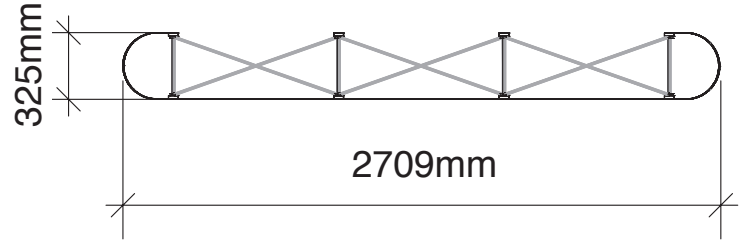

Total frame height 2250mm

Graphic dimensions

(w) 673mm x (h) 2230mm	(w) 733mm x (h) 2230mm	(w) 673mm x (h) 2230mm
------------------------------------	------------------------------------	------------------------------------

**N.B.** End caps are curved  
 - remember to put anything important (i.e. logos) in the half nearest the viewer

Total frame height 2250mm

Graphic dimensions

(w) 673mm x (h) 2230mm	(w) 733mm x (h) 2230mm	(w) 733mm x (h) 2230mm	(w) 673mm x (h) 2230mm
------------------------------------	------------------------------------	------------------------------------	------------------------------------

**N.B.** End caps are curved  
 - remember to put anything important (i.e. logos) in the half nearest the viewer

Total frame height 2250mm

**Graphic dimensions**

(w) 673mm	(w) 733mm	(w) 733mm	(w) 733mm	(w) 673mm
x	x	x	x	x
(h) 2230mm	(h) 2230mm	(h) 2230mm	(h) 2230mm	(h) 2230mm

**N.B.** End caps are curved  
 - remember to put anything important (i.e. logos) in the half nearest the viewer

Total frame height 2250mm

**Graphic dimensions**

(w) 673mm x (h) 2230mm	(w) 733mm x (h) 2230mm	(w) 733mm x (h) 2230mm	(w) 733mm x (h) 2230mm	(w) 733mm x (h) 2230mm	(w) 673mm x (h) 2230mm
------------------------------------	------------------------------------	------------------------------------	------------------------------------	------------------------------------	------------------------------------