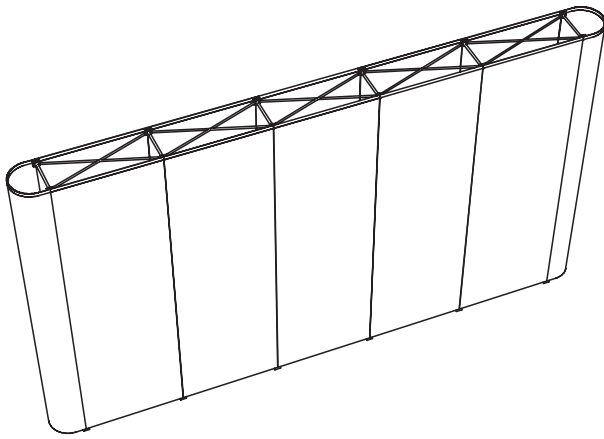

**N.B.** End caps are curved  
 - remember to put anything important (i.e. logos) in the half nearest the viewer

Total frame height 2250mm

Graphic dimensions

(w) 673mm x (h) 2230mm	(w) 733mm x (h) 2230mm	(w) 733mm x (h) 2230mm	(w) 673mm x (h) 2230mm
------------------------------------	------------------------------------	------------------------------------	------------------------------------

**N.B.** End caps are curved  
 - remember to put anything important (i.e. logos) in the half nearest the viewer

Total frame height 2250mm

**Graphic dimensions**

(w) 673mm	(w) 733mm	(w) 733mm	(w) 733mm	(w) 673mm
x	x	x	x	x
(h) 2230mm	(h) 2230mm	(h) 2230mm	(h) 2230mm	(h) 2230mm

**N.B.** End caps are curved  
 - remember to put anything important (i.e. logos) in the half nearest the viewer

Total frame height 2250mm

**Graphic dimensions**

(w) 673mm x (h) 2230mm	(w) 733mm x (h) 2230mm	(w) 733mm x (h) 2230mm	(w) 733mm x (h) 2230mm	(w) 733mm x (h) 2230mm	(w) 673mm x (h) 2230mm
------------------------------------	------------------------------------	------------------------------------	------------------------------------	------------------------------------	------------------------------------

**N.B.** End caps are curved  
 - remember to put anything important (i.e. logos) in the half nearest the viewer

Total frame height 2250mm

**Graphic dimensions**

(w) 673mm	(w) 733mm	(w) 733mm	(w) 733mm	(w) 733mm	(w) 733mm	(w) 673mm
x	x	x	x	x	x	x
(h) 2230mm	(h) 2230mm	(h) 2230mm	(h) 2230mm	(h) 2230mm	(h) 2230mm	(h) 2230mm