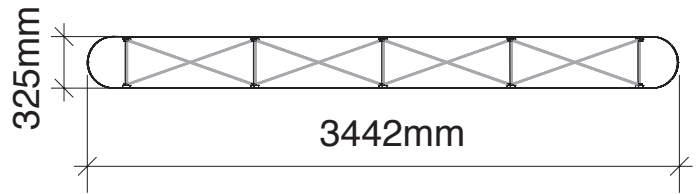

Total frame height 2250mm

Graphic dimensions

(w) 673mm x (h) 2230mm	(w) 733mm x (h) 2230mm	(w) 673mm x (h) 2230mm
------------------------------------	------------------------------------	------------------------------------

**N.B.** End caps are curved  
 - remember to put anything important (i.e. logos) in the half nearest the viewer

Total frame height 2250mm

Graphic dimensions

(w) 673mm x (h) 2230mm	(w) 733mm x (h) 2230mm	(w) 733mm x (h) 2230mm	(w) 673mm x (h) 2230mm
------------------------------------	------------------------------------	------------------------------------	------------------------------------

**N.B.** End caps are curved  
 - remember to put anything important (i.e. logos) in the half nearest the viewer

Total frame height 2250mm

**Graphic dimensions**

(w) 673mm	(w) 733mm	(w) 733mm	(w) 733mm	(w) 673mm
x	x	x	x	x
(h) 2230mm	(h) 2230mm	(h) 2230mm	(h) 2230mm	(h) 2230mm

**N.B.** End caps are curved  
 - remember to put anything important (i.e. logos) in the half nearest the viewer

Total frame height 2250mm

**Graphic dimensions**

(w) 673mm x (h) 2230mm	(w) 733mm x (h) 2230mm	(w) 733mm x (h) 2230mm	(w) 733mm x (h) 2230mm	(w) 733mm x (h) 2230mm	(w) 673mm x (h) 2230mm
------------------------------------	------------------------------------	------------------------------------	------------------------------------	------------------------------------	------------------------------------