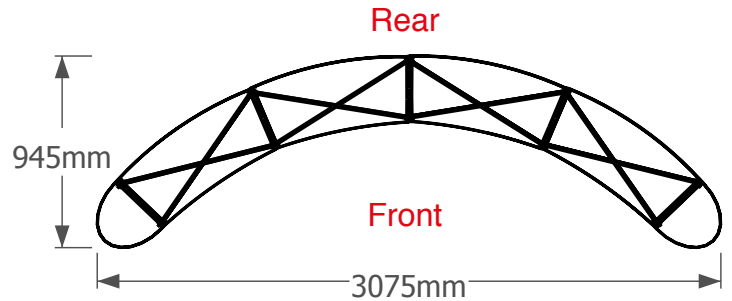

**N.B.** End caps are curved  
- remember to put anything important (i.e. logos) in the half nearest the viewer

Total frame height 2250mm

**Graphic dimensions**

(w) 673mm x (h) 2230mm	(w) <b>Front</b> 673mm (w) <b>Rear</b> 805mm x (h) 2230mm	(w) <b>Front</b> 673mm (w) <b>Rear</b> 805mm x (h) 2230mm	(w) 673mm x (h) 2230mm
------------------------------------	---	---	------------------------------------

**N.B.** End caps are curved  
- remember to put anything important (i.e. logos) in the half nearest the viewer

Total frame height 2250mm

**Graphic dimensions**

(w) 673mm x (h) 2230mm	(w) <b>Front</b> 673mm (w) <b>Rear</b> 805mm x (h) 2230mm	(w) <b>Front</b> 673mm (w) <b>Rear</b> 805mm x (h) 2230mm	(w) <b>Front</b> 673mm (w) <b>Rear</b> 805mm x (h) 2230mm	(w) 673mm x (h) 2230mm
------------------------------------	---	---	---	------------------------------------

**N.B.** End caps are curved  
 - remember to put anything important (i.e. logos) in the half nearest the viewer

Total frame height 2250mm

**Graphic dimensions**

(w) 673mm x (h) 2230mm	(w) <b>Front</b> 673mm (w) <b>Rear</b> 805mm x (h) 2230mm	(w) <b>Front</b> 673mm (w) <b>Rear</b> 805mm x (h) 2230mm	(w) <b>Front</b> 673mm (w) <b>Rear</b> 805mm x (h) 2230mm	(w) <b>Front</b> 673mm (w) <b>Rear</b> 805mm x (h) 2230mm	(w) 673mm x (h) 2230mm
------------------------------------	---	---	---	---	------------------------------------