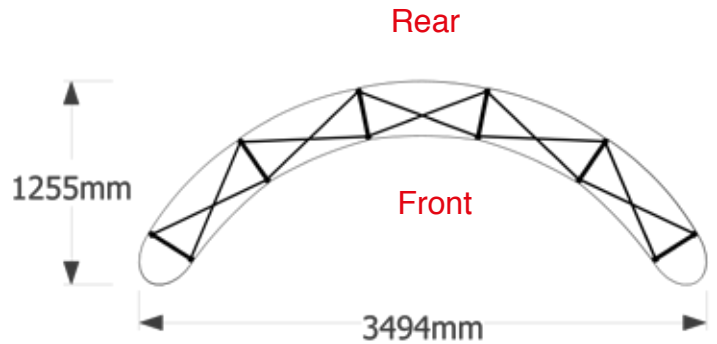

**N.B.** End caps are curved  
- remember to put anything important (i.e. logos) in the half nearest the viewer

Total frame height 2250mm

**Graphic dimensions**

(w) 673mm x (h) 2230mm	(w) <b>Front</b> 673mm (w) <b>Rear</b> 805mm x (h) 2230mm	(w) <b>Front</b> 673mm (w) <b>Rear</b> 805mm x (h) 2230mm	(w) <b>Front</b> 673mm (w) <b>Rear</b> 805mm x (h) 2230mm	(w) 673mm x (h) 2230mm
------------------------------------	---	---	---	------------------------------------

**N.B.** End caps are curved  
 - remember to put anything important (i.e. logos) in the half nearest the viewer

Total frame height 2250mm

**Graphic dimensions**

(w) 673mm x (h) 2230mm	(w) <b>Front</b> 673mm (w) <b>Rear</b> 805mm x (h) 2230mm	(w) <b>Front</b> 673mm (w) <b>Rear</b> 805mm x (h) 2230mm	(w) <b>Front</b> 673mm (w) <b>Rear</b> 805mm x (h) 2230mm	(w) <b>Front</b> 673mm (w) <b>Rear</b> 805mm x (h) 2230mm	(w) 673mm x (h) 2230mm
------------------------------------	---	---	---	---	------------------------------------

**N.B.** End caps are curved  
- remember to put anything important (i.e. logos) in the half nearest the viewer

Total frame height 2250mm

**Graphic dimensions**

(w) 673mm x (h) 2230mm	(w) <b>Front</b> 673mm (w) <b>Rear</b> 805mm x (h) 2230mm	(w) <b>Front</b> 673mm (w) <b>Rear</b> 805mm x (h) 2230mm	(w) <b>Front</b> 673mm (w) <b>Rear</b> 805mm x (h) 2230mm	(w) <b>Front</b> 673mm (w) <b>Rear</b> 805mm x (h) 2230mm	(w) <b>Front</b> 673mm (w) <b>Rear</b> 805mm x (h) 2230mm	(w) 673mm x (h) 2230mm
------------------------------------	---	---	---	---	---	------------------------------------