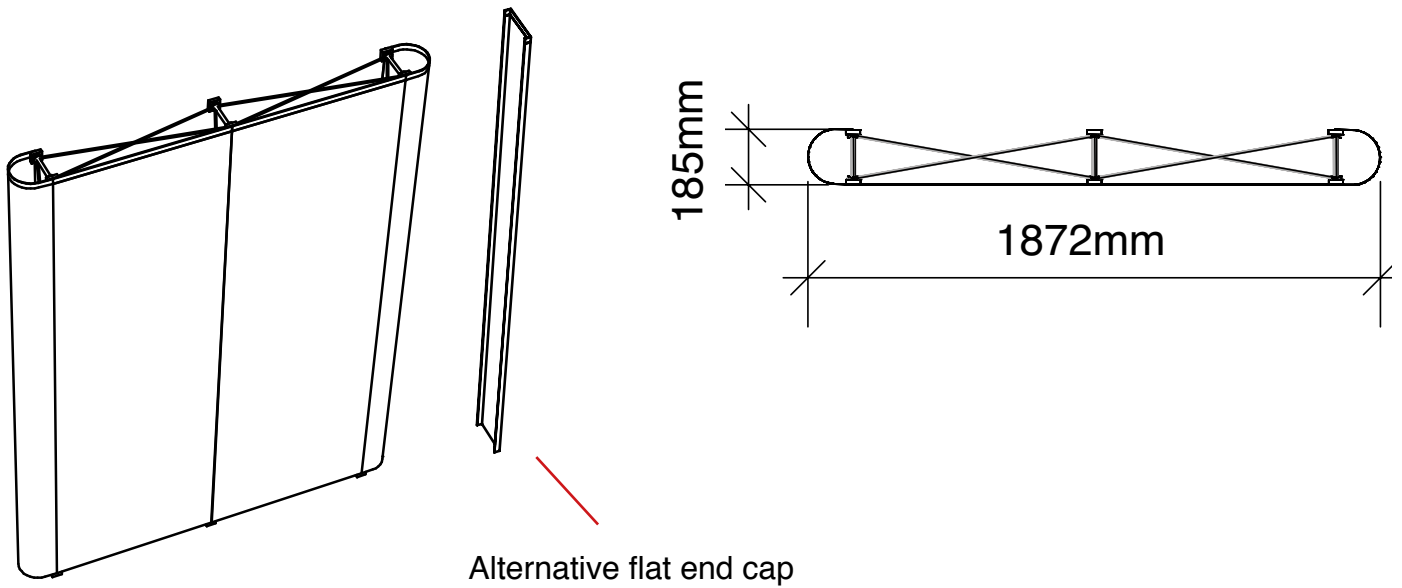

Total frame height 2390mm

Graphic dimensions

Alternative flat end cap

N.B. End caps are curved
- remember to put anything important (i.e. logos) in the half nearest the viewer

graphic hinge
23mm wide,
total panel
width 229mm

Total frame height 2390mm

Graphic dimensions

(w) 400mm x (h) 2343 mm	(w) 781mm x (h) 2343mm	(w) 781mm x (h) 2343mm	(w) 400mm x (h) 2343 mm
--	------------------------------------	------------------------------------	--

Alternative flat end cap

(w) 183mm x (h) 2343 mm
--

N.B. End caps are curved
- remember to put anything important (i.e. logos) in the half nearest the viewer

graphic hinge
23mm wide,
total panel
width 229mm

Total frame height 2390mm

Graphic dimensions

(w) 400mm x (h) 2343 mm	(w) 781mm x (h) 2343mm	(w) 781mm x (h) 2343mm	(w) 781mm x (h) 2343mm	(w) 400mm x (h) 2343 mm
--	------------------------------------	------------------------------------	------------------------------------	--