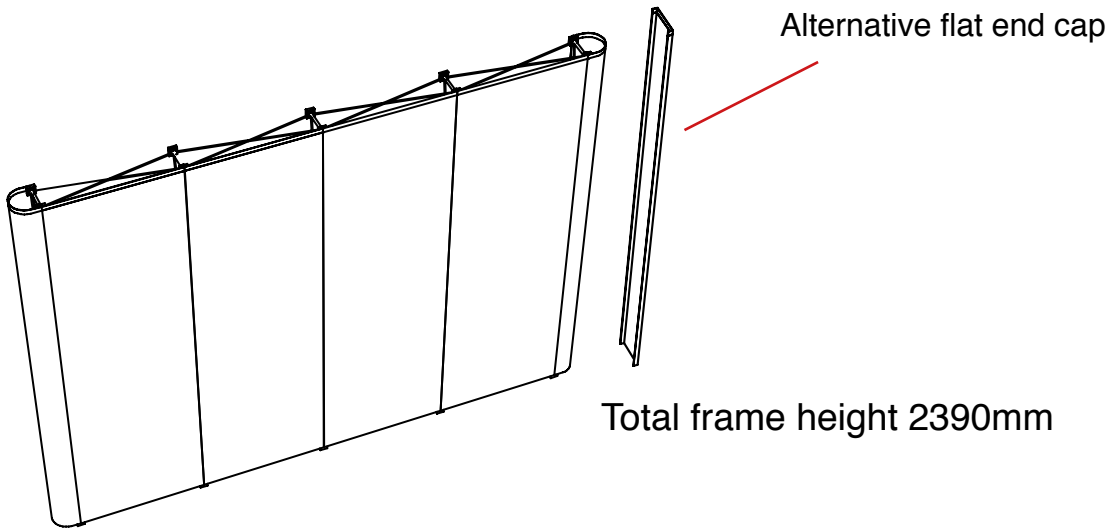

Total frame height 2390mm

Graphic dimensions

(w) 400mm x (h) 2343 mm	(w) 781mm x (h) 2343mm	(w) 781mm x (h) 2343mm	(w) 400mm x (h) 2343 mm
--	------------------------------------	------------------------------------	--

Alternative flat end cap

(w) 183mm x (h) 2343 mm
--

N.B. End caps are curved
- remember to put anything important (i.e. logos) in the half nearest the viewer

graphic hinge
23mm wide,
total panel
width 229mm

Total frame height 2390mm

Graphic dimensions

(w) 400mm x (h) 2343 mm	(w) 781mm x (h) 2343mm	(w) 781mm x (h) 2343mm	(w) 781mm x (h) 2343mm	(w) 400mm x (h) 2343 mm
--	------------------------------------	------------------------------------	------------------------------------	--