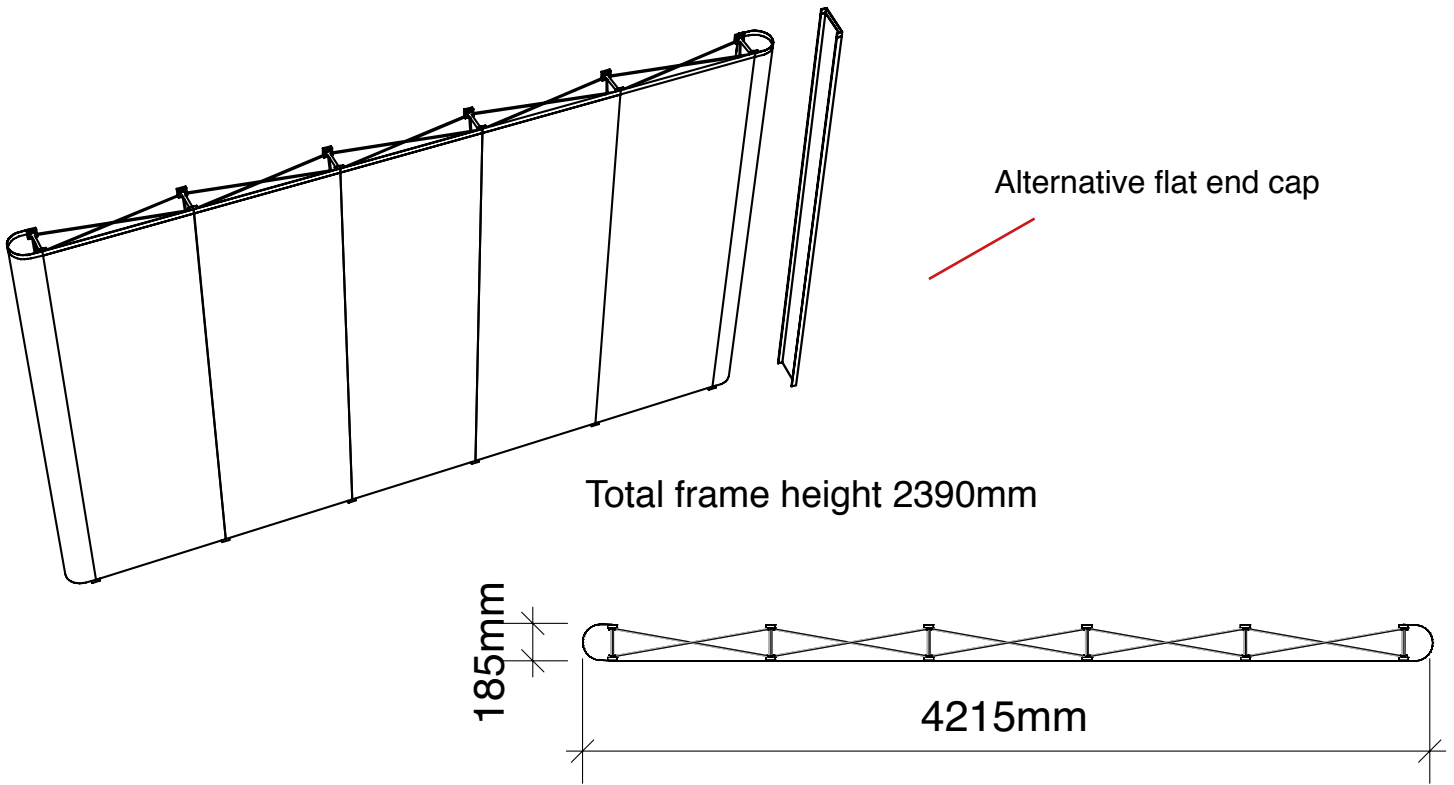

Total frame height 2390mm

Graphic dimensions

(w) 400mm x (h) 2343 mm	(w) 781mm x (h) 2343mm	(w) 781mm x (h) 2343mm	(w) 781mm x (h) 2343mm	(w) 400mm x (h) 2343 mm
--	------------------------------------	------------------------------------	------------------------------------	--

Graphic dimensions

Alternative flat end cap

(w) 400mm x (h) 2343mm	(w) 781mm x (h) 2343mm	(w) 781mm x (h) 2343mm	(w) 781mm x (h) 2343mm	(w) 781mm x (h) 2343mm	(w) 400mm x (h) 2343mm
------------------------------------	------------------------------------	------------------------------------	------------------------------------	------------------------------------	------------------------------------

N.B. End caps are curved
- remember to put anything
important (i.e. logos) in the half
nearest the viewer

graphic hinge
23mm wide,
total panel
width 229mm

Graphic dimensions

Alternative flat end cap

(w) 400 mm	(w) 781mm	(w) 781mm	(w) 781mm	(w) 781mm	(w) 400 mm
x	x	x	x	x	x
(h) 2343 mm	(h) 2343mm	(h) 2343mm	(h) 2343mm	(h) 2343mm	(h) 2343 mm

N.B. End caps are curved
- remember to put anything
important (i.e. logos) in the half
nearest the viewer

graphic hinge
23mm wide,
total panel
width 229mm