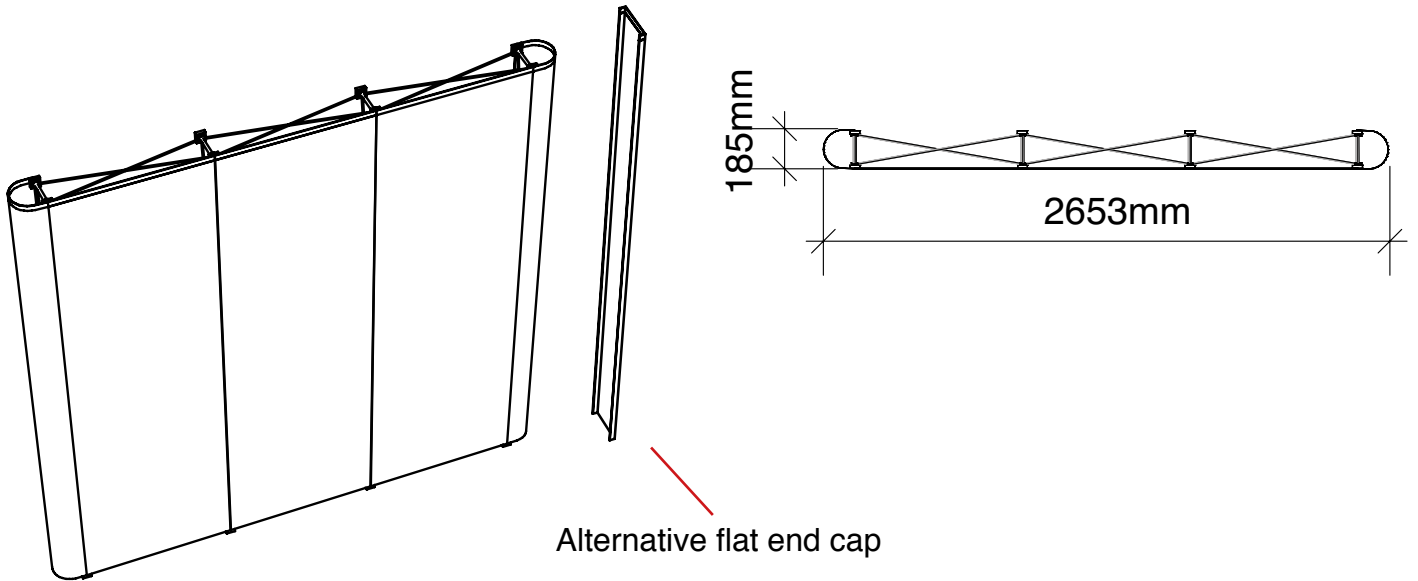

Total frame height 2390mm

Graphic dimensions

Alternative flat end cap

N.B. End caps are curved
- remember to put anything important (i.e. logos) in the half nearest the viewer

graphic hinge
23mm wide,
total panel
width 229mm

Total frame height 2390mm

Graphic dimensions

(w) 400mm x (h) 2343 mm	(w) 781mm x (h) 2343mm	(w) 781mm x (h) 2343mm	(w) 400mm x (h) 2343 mm
--	------------------------------------	------------------------------------	--

Alternative flat end cap

(w) 183mm x (h) 2343 mm
--

N.B. End caps are curved
- remember to put anything important (i.e. logos) in the half nearest the viewer

graphic hinge
23mm wide,
total panel
width 229mm

Total frame height 2390mm

Graphic dimensions

(w) 400mm x (h) 2343 mm	(w) 781mm x (h) 2343mm	(w) 781mm x (h) 2343mm	(w) 781mm x (h) 2343mm	(w) 400mm x (h) 2343 mm
--	------------------------------------	------------------------------------	------------------------------------	--