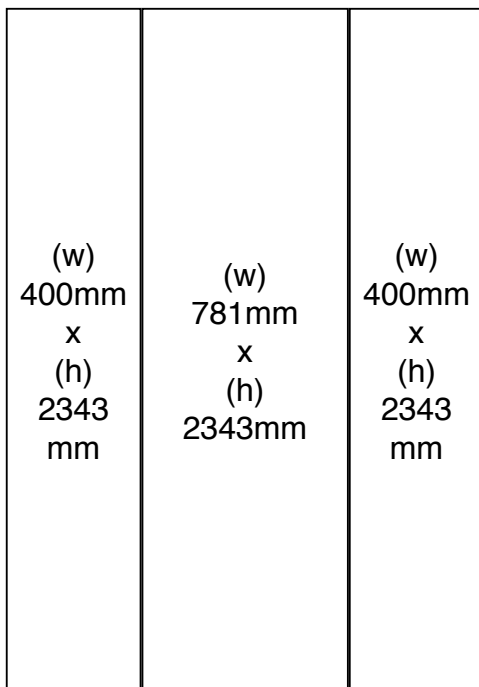

Total frame height 2390mm

Graphic dimensions

Alternative flat end cap

N.B. End caps are curved
- remember to put anything important (i.e. logos) in the half nearest the viewer

graphic hinge
23mm wide,
total panel
width 229mm

Total frame height 2390mm

Graphic dimensions

(w) 400mm x (h) 2343 mm	(w) 781mm x (h) 2343mm	(w) 781mm x (h) 2343mm	(w) 400mm x (h) 2343 mm
--	------------------------------------	------------------------------------	--

Alternative flat end cap

(w) 183mm x (h) 2343 mm
--

N.B. End caps are curved
- remember to put anything important (i.e. logos) in the half nearest the viewer

graphic hinge
23mm wide,
total panel
width 229mm

Total frame height 2390mm

Graphic dimensions

(w) 400mm x (h) 2343 mm	(w) 781mm x (h) 2343mm	(w) 781mm x (h) 2343mm	(w) 781mm x (h) 2343mm	(w) 400mm x (h) 2343 mm
--	------------------------------------	------------------------------------	------------------------------------	--