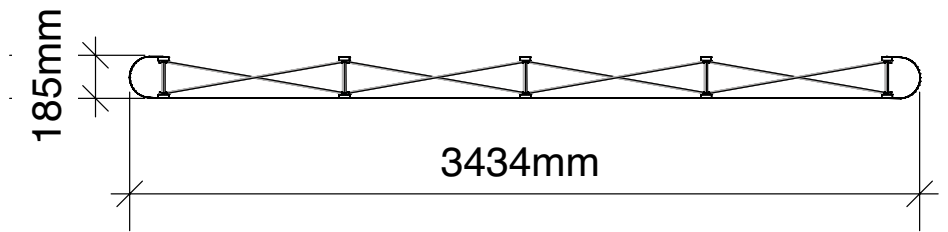

Total frame height 2390mm

Graphic dimensions

(w) 400mm x (h) 2343 mm	(w) 781mm x (h) 2343mm	(w) 781mm x (h) 2343mm	(w) 400mm x (h) 2343 mm
--	------------------------------------	------------------------------------	--

Total frame height 2390mm

Graphic dimensions

(w) 400mm x (h) 2343 mm	(w) 781mm x (h) 2343mm	(w) 781mm x (h) 2343mm	(w) 781mm x (h) 2343mm	(w) 400mm x (h) 2343 mm
--	------------------------------------	------------------------------------	------------------------------------	--

Alternative flat end cap

(w) 183mm x (h) 2343 mm
--

N.B. End caps are curved
- remember to put anything important (i.e. logos) in the half nearest the viewer

graphic hinge
23mm wide,
total panel
width 229mm

Graphic dimensions

Alternative flat end cap

(w) 400mm x (h) 2343mm	(w) 781mm x (h) 2343mm	(w) 781mm x (h) 2343mm	(w) 781mm x (h) 2343mm	(w) 781mm x (h) 2343mm	(w) 400mm x (h) 2343mm
------------------------------------	------------------------------------	------------------------------------	------------------------------------	------------------------------------	------------------------------------