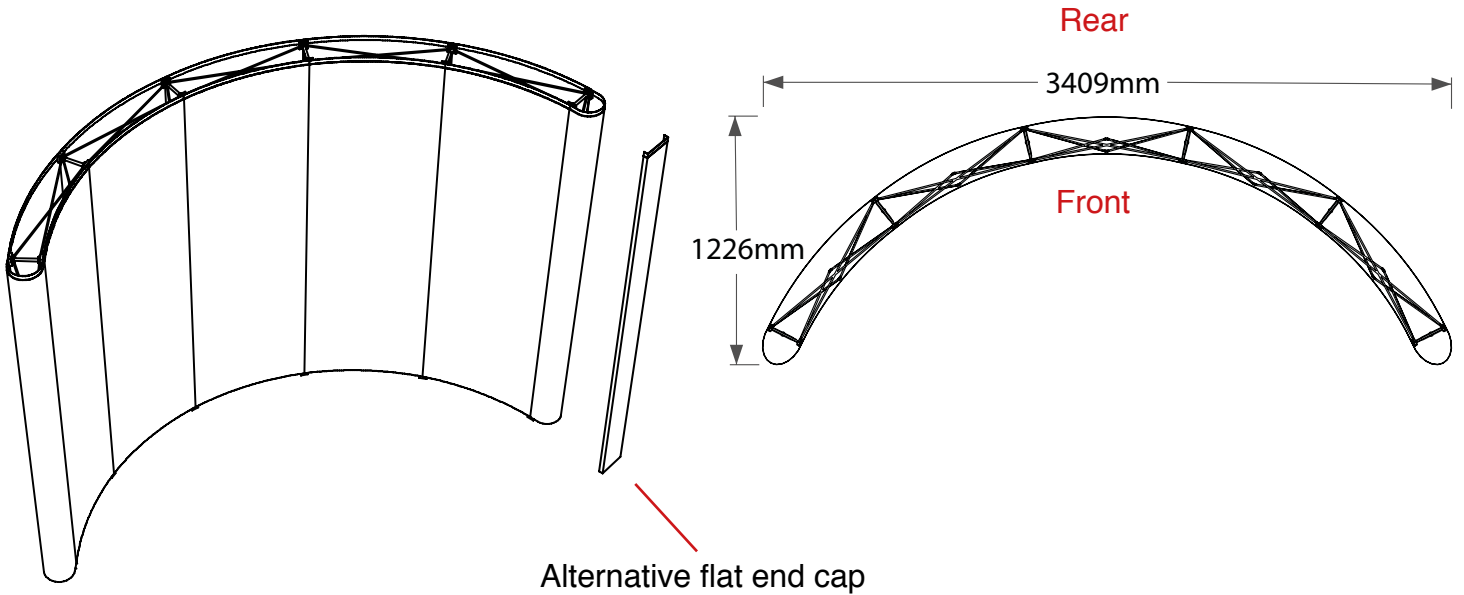

(w) 183mm x (h) 2343 mm
--

**N.B.** End caps are curved  
- remember to put anything  
important (i.e. logos) in the half  
nearest the viewer

graphic hinge  
23mm wide,  
total panel  
width 229mm

Total frame height 2390mm

Graphic dimensions

Alternative flat end cap

(w) 400mm x (h) 2343mm	(w) <b>Front</b> 747mm (w) <b>Rear</b> 830mm x (h) 2343mm	(w) <b>Front</b> 747mm (w) <b>Rear</b> 830mm x (h) 2343mm	(w) <b>Front</b> 747mm (w) <b>Rear</b> 830mm x (h) 2343mm	(w) <b>Front</b> 747mm (w) <b>Rear</b> 830mm x (h) 2343mm	(w) 400mm x (h) 2343mm
------------------------------------	---	---	---	---	------------------------------------

**N.B.** End caps are curved - remember to put anything important (i.e. logos) in the half nearest the viewer

graphic hinge 23mm wide, total panel width 229mm