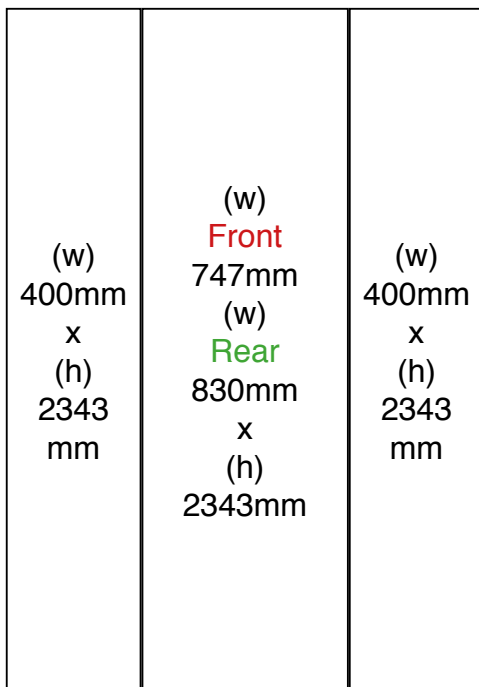

Total frame height 2390mm

Graphic dimensions

Alternative flat end cap

**N.B.** End caps are curved  
- remember to put anything important (i.e. logos) in the half nearest the viewer

graphic hinge  
23mm wide,  
total panel  
width 229mm

Total frame height 2390mm

**Graphic dimensions**

Alternative flat end cap

(w) 400mm x (h) 2343 mm	(w) <b>Front</b> 747mm (w) <b>Rear</b> 830mm x (h) 2343mm	(w) <b>Front</b> 747mm (w) <b>Rear</b> 830mm x (h) 2343mm	(w) 400mm x (h) 2343 mm
--	---	---	--

(w) 183mm x (h) 2343 mm
--

**N.B.** End caps are curved  
- remember to put anything  
important (i.e. logos) in the half  
nearest the viewer

graphic hinge  
23mm wide,  
total panel  
width 229mm

Total frame height 2390mm