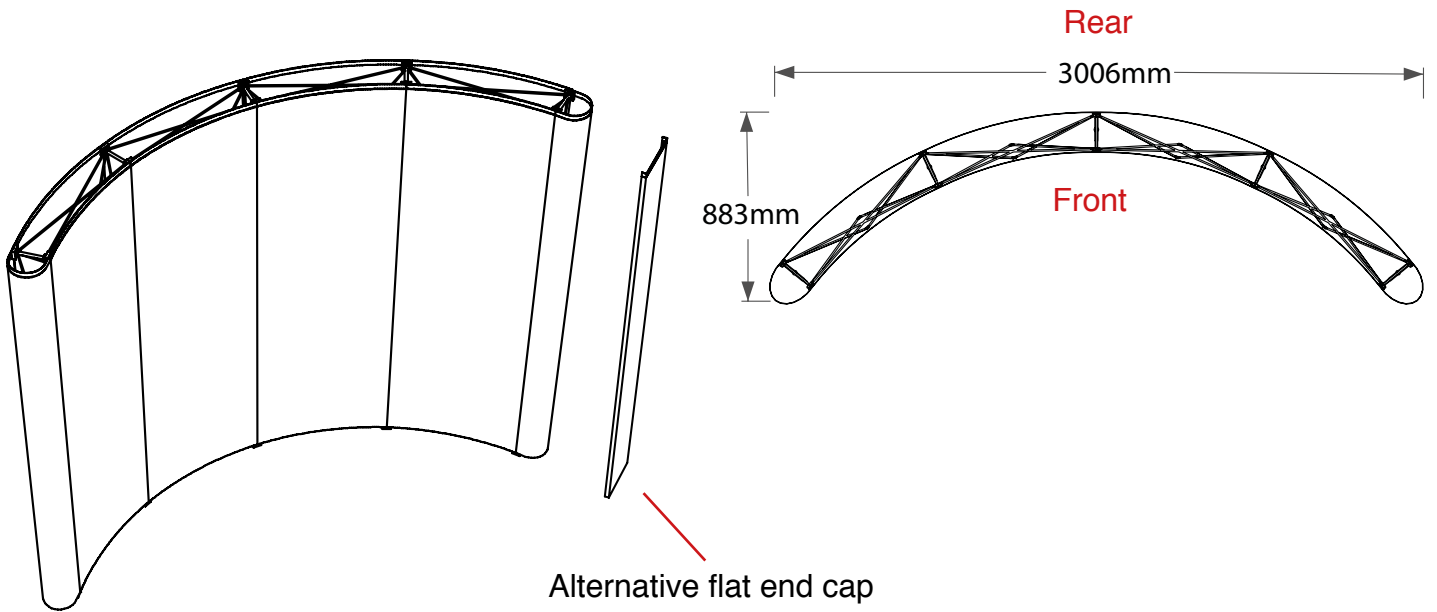

(w) 183mm x (h) 2343 mm
--

**N.B.** End caps are curved  
- remember to put anything  
important (i.e. logos) in the half  
nearest the viewer

graphic hinge  
23mm wide,  
total panel  
width 229mm

Total frame height 2390mm

Graphic dimensions

Alternative flat end cap

(w) 400mm x (h) 2343 mm	(w) <b>Front</b> 747mm (w) <b>Rear</b> 830mm x (h) 2343mm	(w) <b>Front</b> 747mm (w) <b>Rear</b> 830mm x (h) 2343mm	(w) <b>Front</b> 747mm (w) <b>Rear</b> 830mm x (h) 2343mm	(w) 400mm x (h) 2343 mm
--	---	---	---	--