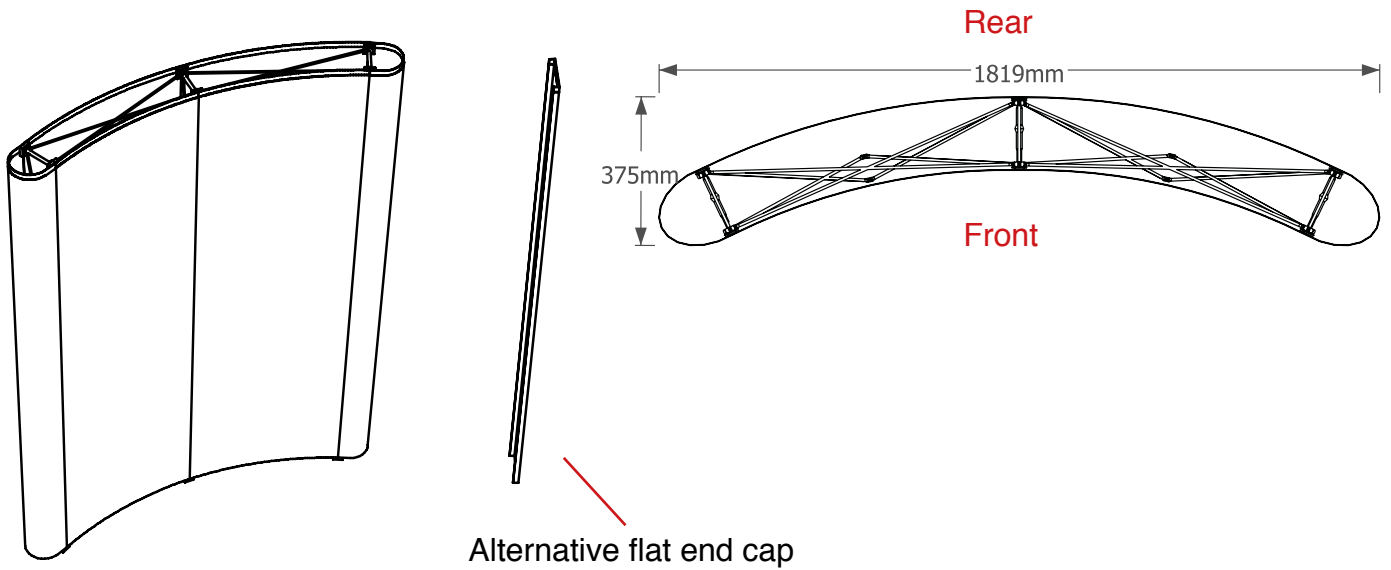

Total frame height 2390mm

Graphic dimensions

Alternative flat end cap

**N.B.** End caps are curved  
- remember to put anything important (i.e. logos) in the half nearest the viewer

graphic hinge  
23mm wide,  
total panel  
width 229mm

Total frame height 2390mm

**Graphic dimensions**

Alternative flat end cap

(w) 400mm x (h) 2343 mm	(w) <b>Front</b> 747mm (w) <b>Rear</b> 830mm x (h) 2343mm	(w) <b>Front</b> 747mm (w) <b>Rear</b> 830mm x (h) 2343mm	(w) 400mm x (h) 2343 mm
--	---	---	--

(w) 183mm x (h) 2343 mm
--

**N.B.** End caps are curved  
- remember to put anything  
important (i.e. logos) in the half  
nearest the viewer

graphic hinge  
23mm wide,  
total panel  
width 229mm

Total frame height 2390mm