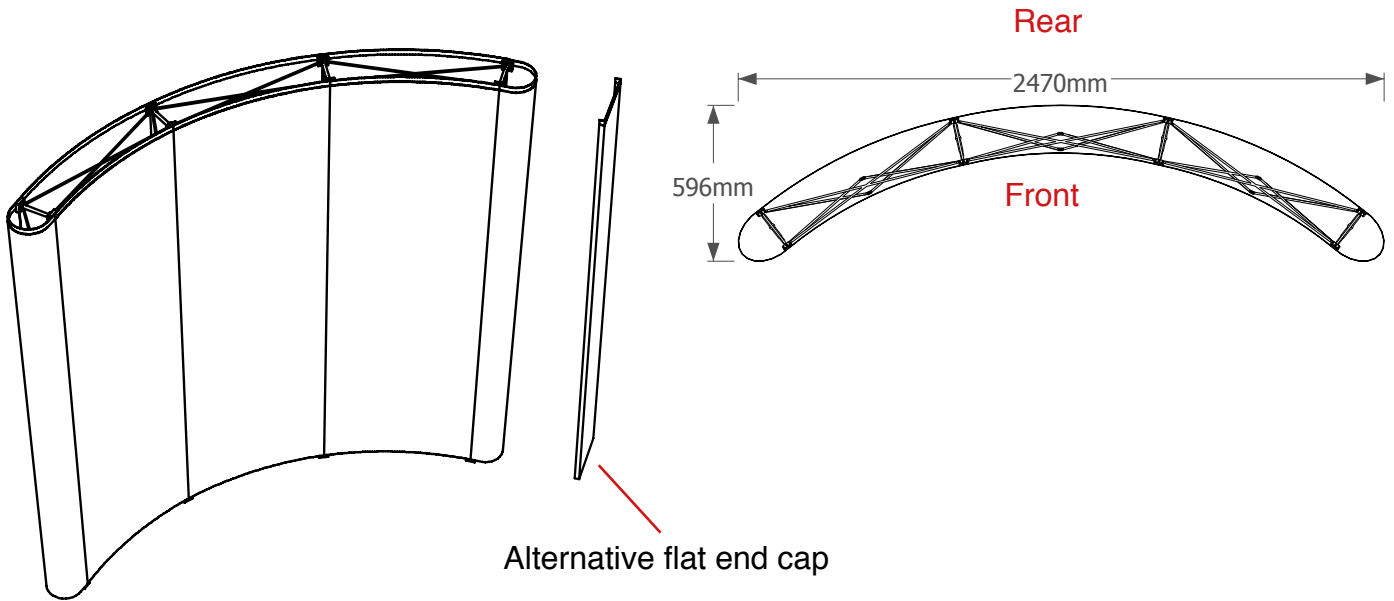

Total frame height 2390mm

Graphic dimensions

Alternative flat end cap

**N.B.** End caps are curved  
- remember to put anything important (i.e. logos) in the half nearest the viewer

graphic hinge  
23mm wide,  
total panel  
width 229mm

Total frame height 2390mm

**Graphic dimensions**

Alternative flat end cap

(w) 400mm x (h) 2343 mm	(w) <b>Front</b> 747mm (w) <b>Rear</b> 830mm x (h) 2343mm	(w) <b>Front</b> 747mm (w) <b>Rear</b> 830mm x (h) 2343mm	(w) 400mm x (h) 2343 mm
--	---	---	--

(w) 183mm x (h) 2343 mm
--

**N.B.** End caps are curved  
- remember to put anything  
important (i.e. logos) in the half  
nearest the viewer

graphic hinge  
23mm wide,  
total panel  
width 229mm

Total frame height 2390mm