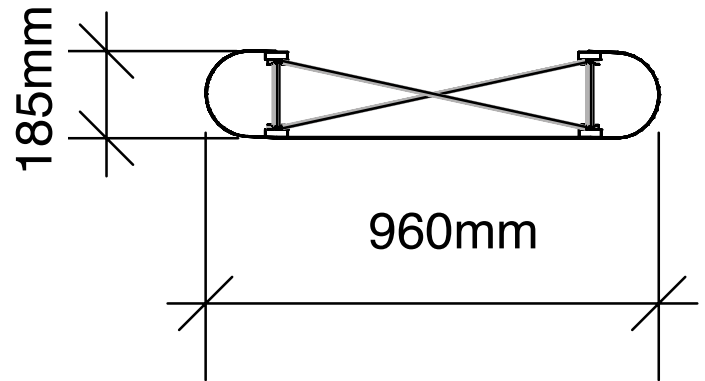

Alternative flat end cap

Total frame height 1997mm

Graphic dimensions

Alternative flat end cap

(w) 400mm x (h) 1950 mm	(w) 650mm x (h) 1950mm	(w) 400mm x (h) 1950 mm
--	------------------------------------	--

(w) 183mm x (h) 1950 mm
--

**N.B.** End caps are curved  
- remember to put anything  
important (i.e. logos) in the half  
nearest the viewer

graphic hinge  
23mm wide,  
total panel  
width 229mm

Total frame height 1997mm

**Graphic dimensions**

Alternative flat end cap

(w) 400mm x (h) 1950 mm	(w) 650mm x (h) 1950mm	(w) 650mm x (h) 1950mm	(w) 400mm x (h) 1950 mm
--	------------------------------------	------------------------------------	--