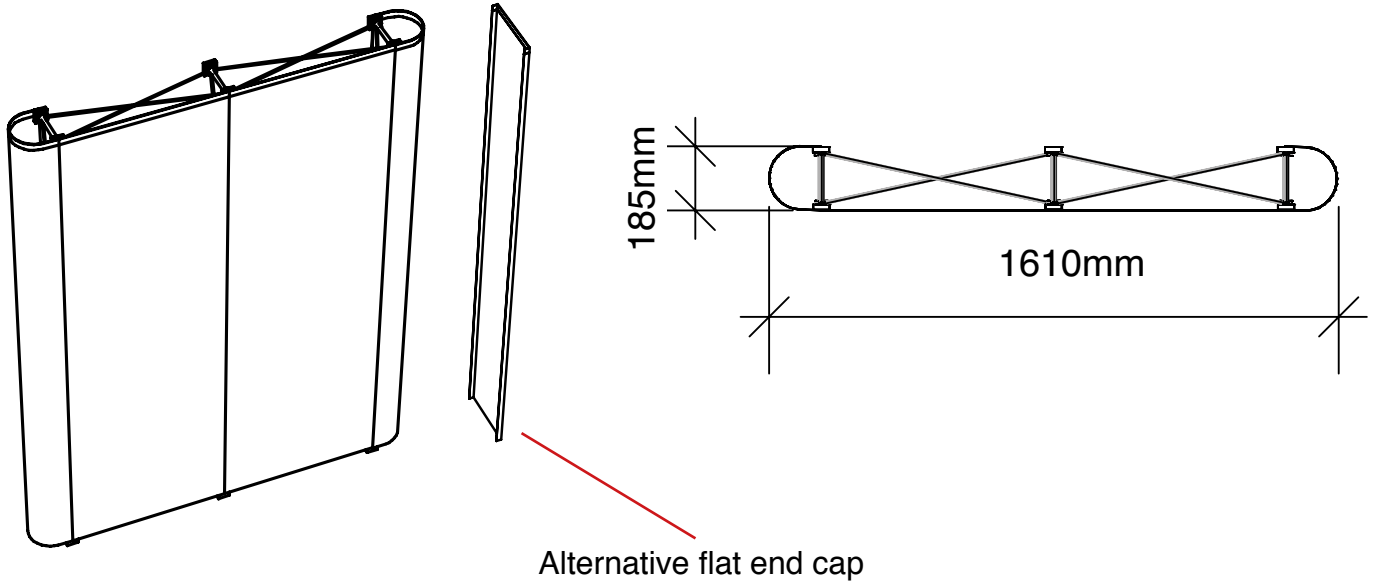

Alternative flat end cap

Total frame height 1997mm

Graphic dimensions

Alternative flat end cap

(w) 400mm x (h) 1950 mm	(w) 650mm x (h) 1950mm	(w) 400mm x (h) 1950 mm
--	------------------------------------	--

(w) 183mm x (h) 1950 mm
--

**N.B.** End caps are curved  
- remember to put anything  
important (i.e. logos) in the half  
nearest the viewer

graphic hinge  
23mm wide,  
total panel  
width 229mm

Total frame height 1997mm

(w) 183mm x (h) 1950 mm
--

**N.B.** End caps are curved  
- remember to put anything  
important (i.e. logos) in the half  
nearest the viewer

graphic hinge  
23mm wide,  
total panel  
width 229mm

Graphic dimensions