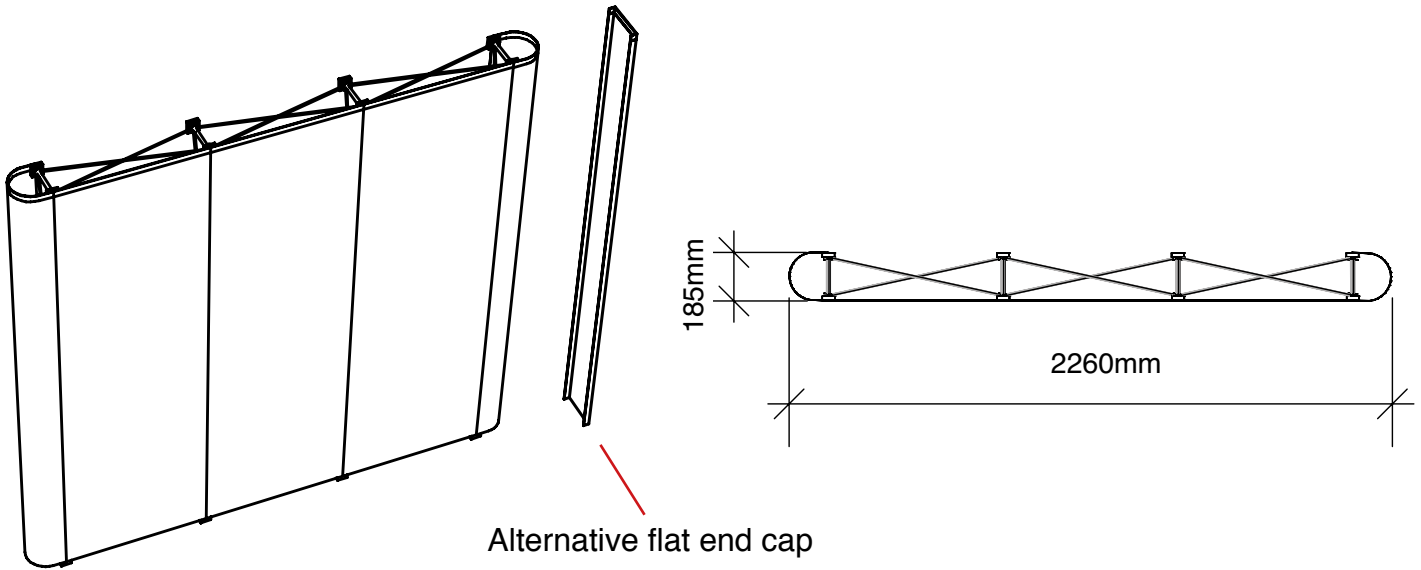

(w) 183mm x (h) 1950 mm
--

**N.B.** End caps are curved  
- remember to put anything  
important (i.e. logos) in the half  
nearest the viewer

graphic hinge  
23mm wide,  
total panel  
width 229mm

Total frame height 1997mm

**Graphic dimensions**

Alternative flat end cap

(w) 400mm x (h) 1950 mm	(w) 650mm x (h) 1950mm	(w) 650mm x (h) 1950mm	(w) 400mm x (h) 1950 mm
--	------------------------------------	------------------------------------	--

(w) 400mm x (h) 1950 mm	(w) 650mm x (h) 1950mm	(w) 650mm x (h) 1950mm	(w) 650mm x (h) 1950mm	(w) 650mm x (h) 1950mm	(w) 400mm x (h) 1950 mm
--	------------------------------------	------------------------------------	------------------------------------	------------------------------------	--