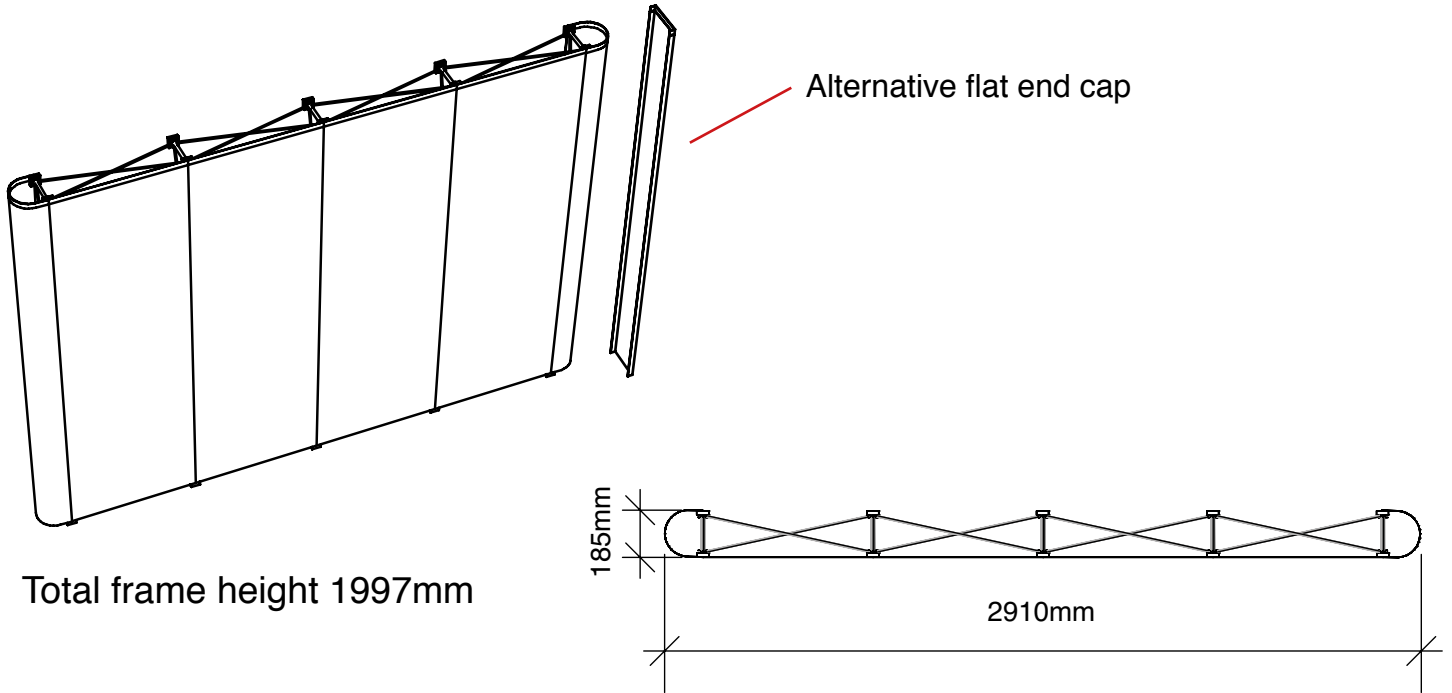

(w) 183mm x (h) 1950 mm
--

**N.B.** End caps are curved  
- remember to put anything  
important (i.e. logos) in the half  
nearest the viewer

graphic hinge  
23mm wide,  
total panel  
width 229mm

Total frame height 1997mm

**Graphic dimensions**

Alternative flat end cap

(w) 400mm x (h) 1950 mm	(w) 650mm x (h) 1950mm	(w) 650mm x (h) 1950mm	(w) 650mm x (h) 1950mm	(w) 400mm x (h) 1950 mm
--	------------------------------------	------------------------------------	------------------------------------	--

(w) 183mm x (h) 1950 mm
--

**N.B.** End caps are curved  
- remember to put anything  
important (i.e. logos) in the half  
nearest the viewer

graphic hinge  
23mm wide,  
total panel  
width 229mm

Graphic dimensions

(w) 400mm x (h) 1950 mm	(w) 650mm x (h) 1950mm	(w) 650mm x (h) 1950mm	(w) 650mm x (h) 1950mm	(w) 650mm x (h) 1950mm	(w) 400mm x (h) 1950 mm
--	------------------------------------	------------------------------------	------------------------------------	------------------------------------	--