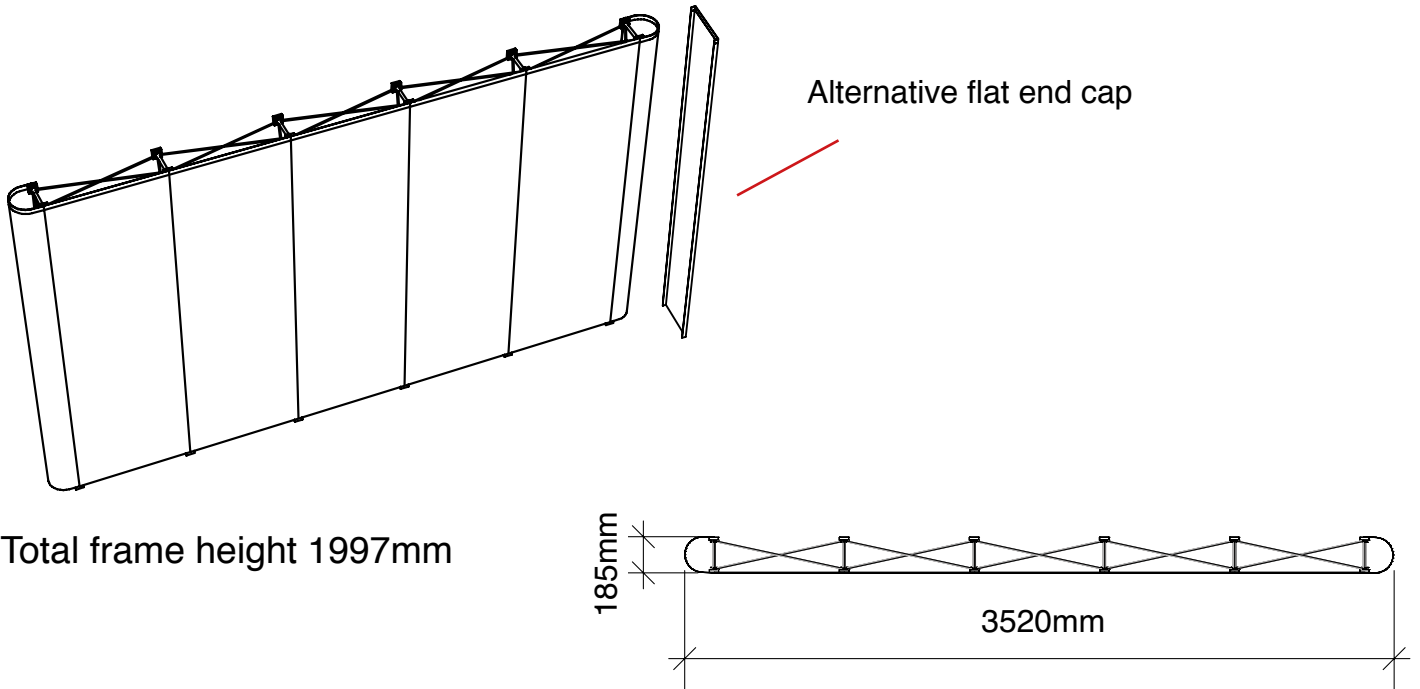

Graphic dimensions

Alternative flat end cap

(w) 400mm x (h) 1950 mm	(w) 650mm x (h) 1950mm	(w) 650mm x (h) 1950mm	(w) 650mm x (h) 1950mm	(w) 650mm x (h) 1950mm	(w) 650mm x (h) 1950mm	(w) 400mm x (h) 1950 mm	(w) 183mm x (h) 1950 mm

N.B. End caps are curved
- remember to put anything
important (i.e. logos) in the half
nearest the viewer

graphic hinge
23mm wide,
total panel
width 229mm